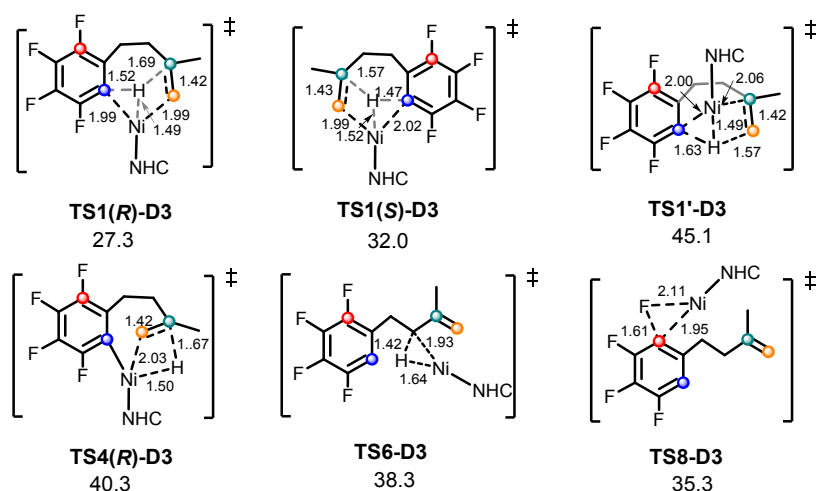

Figure S3. Calculated relative Gibbs energies of several key transition state structures by performing the dispersion-corrected B3LYP-D3(BJ) calculations.

To calibrate the results, geometrical optimization calculations were also performed using the dispersion-corrected B3LYP-D3(BJ) functional with the implicit solvation model for several key transition state structures including TS1(*R*), TS1(*S*), TS1', TS4(*R*), TS6, and TS8. The relative Gibbs energies of these transition states are refined to 40.3, 27.3, 32.0, 45.1, 38.3 and 35.7 kcal/mol, which are comparable with those obtained from the B3LYP calculations, 24.7, 28.8, 42.6, 38.3, 35.9 and 32.6 kcal/mol, respectively. More important, the dispersion-corrected B3LYP-D3(BJ) calculations give consistent the conclusions with the B3LYP calculations for the decisive reaction pathway as well as the enantio-, regio- and chemoselectivities, confirming the reliability of the B3LYP calculations.