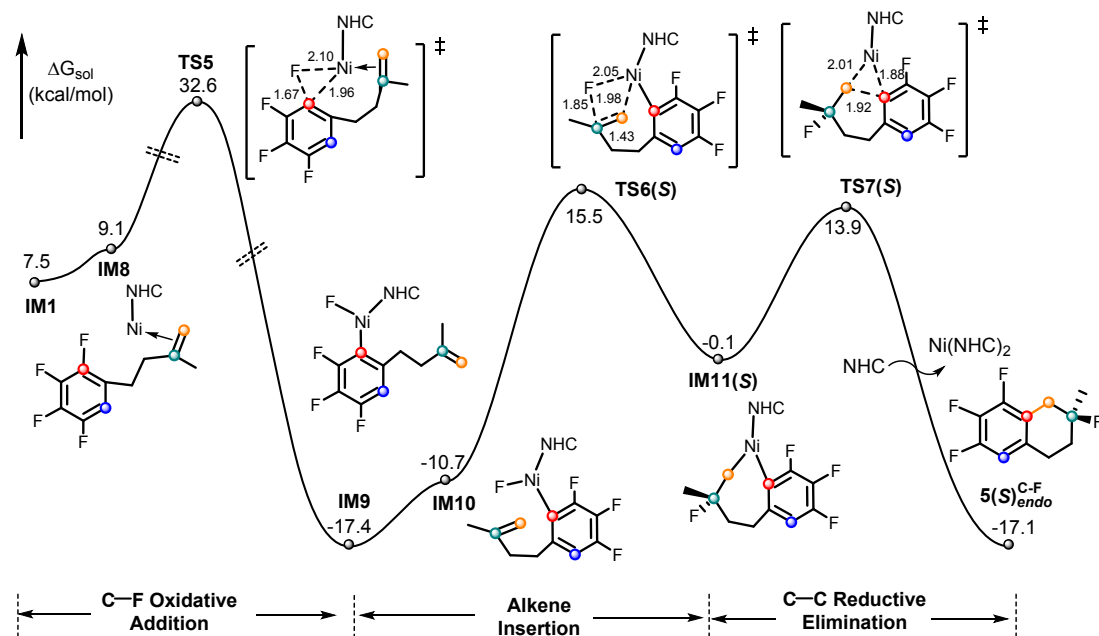

## Table of Contents

|   |         |
|---|---------|
| 1. Calculated Gibbs energy profile for the formation of the <i>S</i> -type fluorotetralin product <b>2(S)<sub>endo</sub><sup>C-H</sup></b> according to the stepwise oxidative addition/alkene insertion mechanism..... | S3      |
| 2. Calculated Gibbs energy profile with schematic geometries for the formation of the hypothetical <i>S</i> -type C–F bond activation product <b>5(S)<sub>endo</sub><sup>C-F</sup></b> .....                            | S4      |
| 3. Calculated relative energies of several key transition states using the dispersion-corrected B3LYP-D3(BJ) functional.....  | S5      |
| 4. 3D models of some key intermediates and transition states .....  | S6      |
| 5. Selected diastereomeric transition state structures with relative Gibbs energies within ~ 6 kcal/mol.....  | S7      |
| 6. Cartesian coordinates of the structures.....   | S8-S218 |

**Figure S1.** Calculated Gibbs energy profile for the formation of the *S*-type fluorotetralin product  $2(S)^{\text{C-H}}_{\text{endo}}$  according to the stepwise oxidative addition/alkene insertion mechanism. Note that in **IM7'**, the double bond coordinates to the Ni center from its *Re*-face.