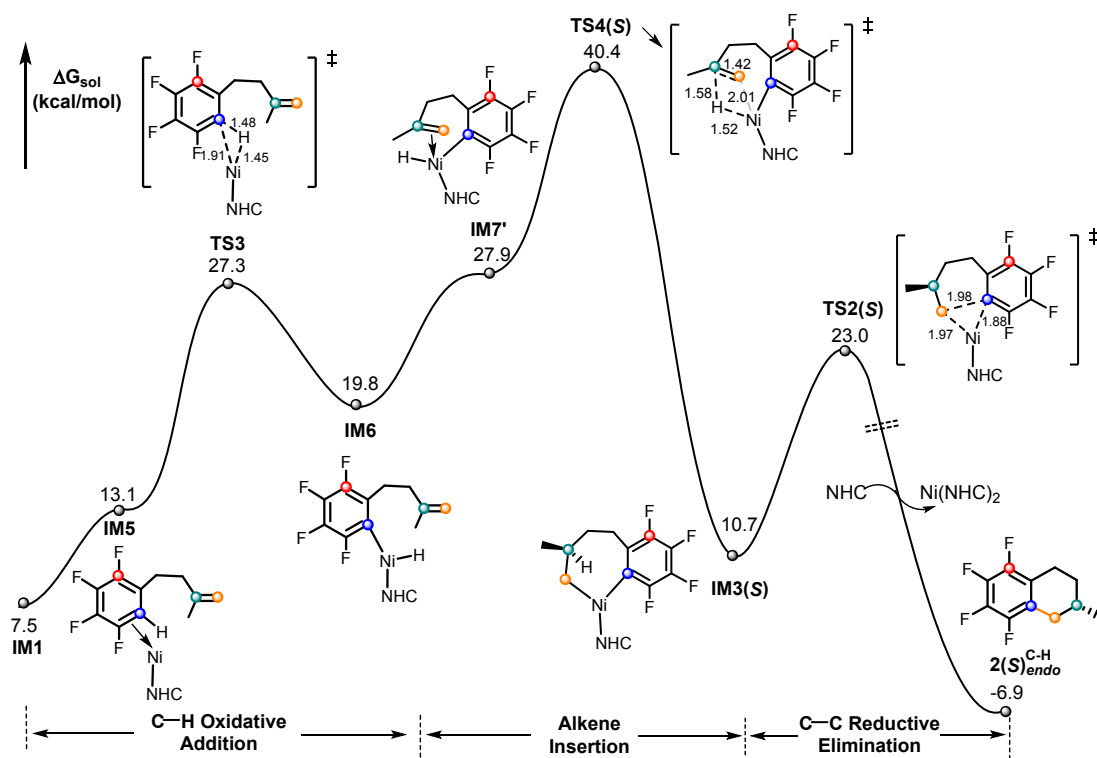

## Table of Contents

|   |         |
|---|---------|
| 1. Calculated Gibbs energy profile for the formation of the <i>S</i> -type fluorotetralin product <b>2(S)<sub>endo</sub><sup>C-H</sup></b> according to the stepwise oxidative addition/alkene insertion mechanism..... | S3      |
| 2. Calculated Gibbs energy profile with schematic geometries for the formation of the hypothetical <i>S</i> -type C–F bond activation product <b>5(S)<sub>endo</sub><sup>C-F</sup></b> .....                            | S4      |
| 3. Calculated relative energies of several key transition states using the dispersion-corrected B3LYP-D3(BJ) functional.....  | S5      |
| 4. 3D models of some key intermediates and transition states .....  | S6      |
| 5. Selected diastereomeric transition state structures with relative Gibbs energies within ~ 6 kcal/mol.....  | S7      |
| 6. Cartesian coordinates of the structures.....   | S8-S218 |

**Figure S1.** Calculated Gibbs energy profile for the formation of the *S*-type fluorotetralin product  $2(S)^{\text{C-H}}_{\text{endo}}$  according to the stepwise oxidative addition/alkene insertion mechanism. Note that in **IM7'**, the double bond coordinates to the Ni center from its *Re*-face.