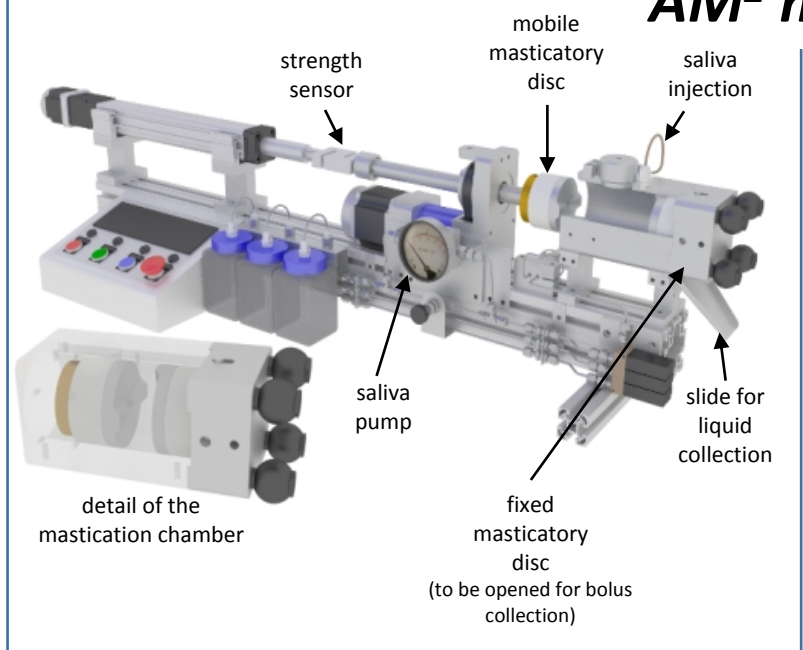

## AM<sup>2</sup> masticator apparatus

## Dynamic digester DIDGI

Control system - Software : **STORM**<sup>®</sup>  
**STO**mach **R**egulation and **M**onitoring