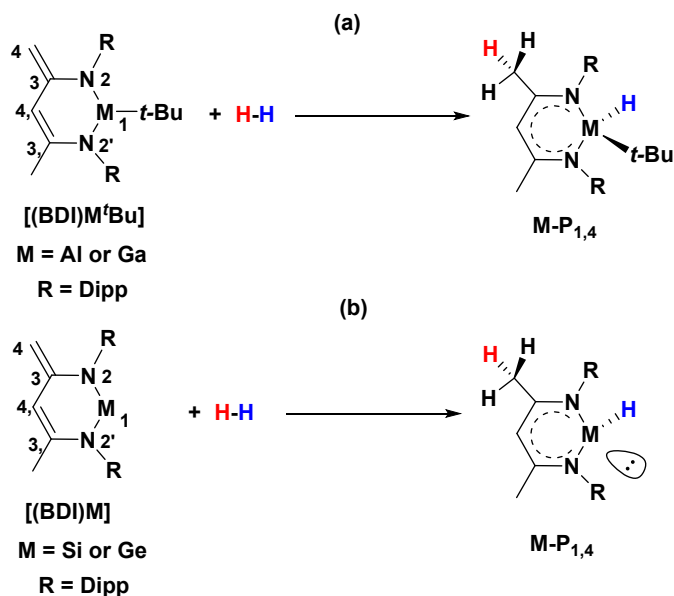

S1: Computational details.

Optimization and frequency calculation in gas phase: ONIOM[M06-2X/6-31++G**//HF/3-21G*], the keyword “Int = ultrafine” was used.

Solvation Method: M06-2X/6-311++G**

For single-point energy calculation, the SCRF = (benzene, SMD, ExternalIteration) keyword was used.