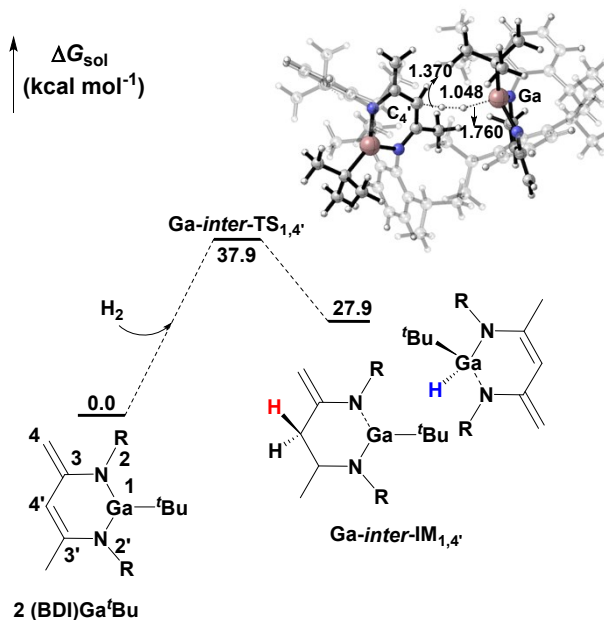

is the energy associated with deforming the reactants from their equilibrium geometry to the geometry they adopt in the TS;

^b $\Delta E_{\text{int}}^\ddagger$ is the actual interaction energy between the deformed reactants in the TS;

^c ΔE^\ddagger is the relative activation energy without zero-point energy correction.

S4: Intermolecular 1,4'-addition of dihydrogen with the [(BDI)Ga^tBu] complex.

Figure S2. Computed free energy profile for intermolecular 1,4'-addition of H₂ with the [(BDI)Ga^tBu] complex. The critical bond distances in the selected key TS are labeled in Å.