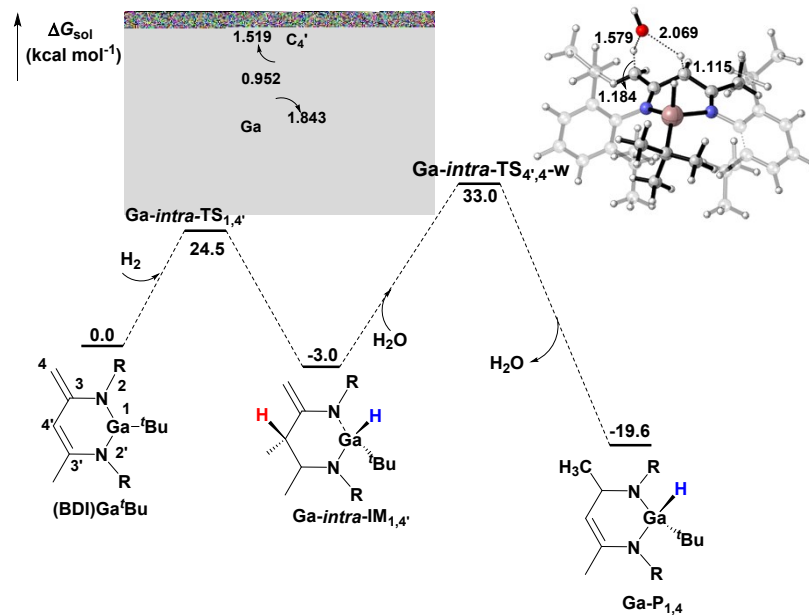

is the energy associated with deforming the reactants from their equilibrium geometry to the geometry they adopt in the TS;

^b $\Delta E_{\text{int}}^\ddagger$ is the actual interaction energy between the deformed reactants in the TS;

^c ΔE^\ddagger is the relative activation energy without zero-point energy correction.

S4: Intermolecular 1,4'-addition of dihydrogen with the [(BDI)Ga^tBu] complex.

Figure S2. Computed free energy profile for intermolecular 1,4'-addition of H₂ with the [(BDI)Ga^tBu] complex. The critical bond distances in the selected key TS are labeled in Å.