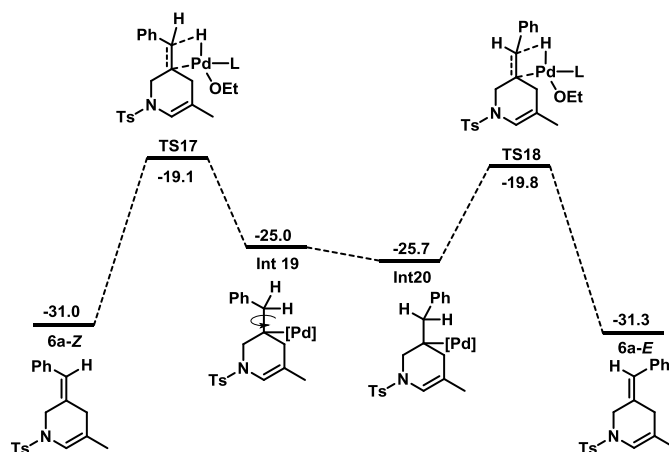

Supporting Information

Computational details

All density functional theory (DFT) calculations were conducted with the Gaussian 16 program. Geometry optimization was performed with B3LYP.^[1] LANL2DZ+f basis set with ECP was used for Pd, the 6-31+G (d) basis set was used for other atoms.^[2] Frequency analysis was conducted at the same level of theory to verify the stationary points to be energy minimum or a transition state and to obtain the thermal energy corrections. Single point energies were calculated with M06-L and a mixed basis set SDD for Pd and 6-311++G(d,p) for the other atoms.^[3] Solvent effect (Solvent=1,2-dichloroethane) was calculated by using SMD solvation model^[4]. The relative energies with ZPE corrections and free energies (at 298.15K) are in kcal/mol.

Figure S1. Gibbs energy profiles of cycloisomerization of 1a at the M06-L/6-311++G(d,p)/SDD/SMD(1,2-Dichloroethane)//B3LYP/6-31G+(d)/LANL2DZ+f level. (in kcal/mol)

Figure S2. Gibbs energy profiles of cycloisomerization of 5a at the M06-L/6-311++G(d,p)/SDD/SMD(1,2-Dichloroethane)//B3LYP/6-31G+(d)/LANL2DZ+f level. (in kcal/mol)

Figure S3. Gibbs energy profiles of isomerization process at the M06-L/6-311++G(d,p)/SDD/SMD(1,2-Dichloroethane)//B3LYP/6-31G+(d)/LANL2DZ+f level. (in kcal/mol). Palladium hydride coordinates with **6a-Z**, followed by alkene insertion via **TS17** to form **Int 19**. **Int 19** and **Int 20** can convert to each other via single bond rotation. With final β -H elimination via **TS18**, this pathway shows that **6a-Z** and **6a-E** can convert to each other.