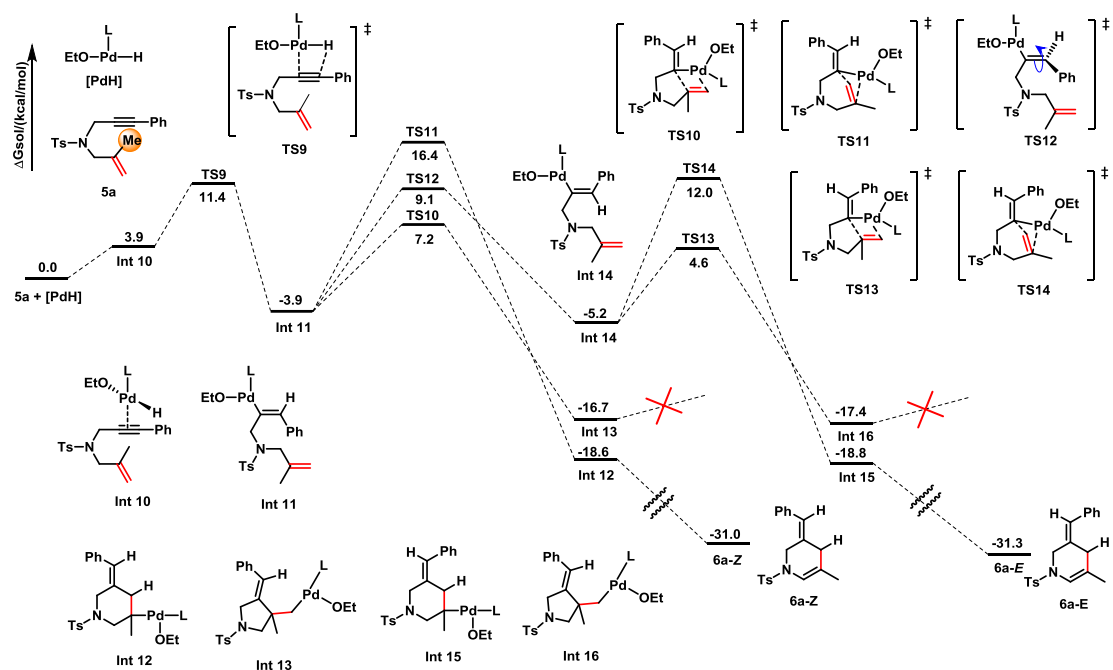

Supporting Information

Computational details

All density functional theory (DFT) calculations were conducted with the Gaussian 16 program. Geometry optimization was performed with B3LYP.^[1] LANL2DZ+f basis set with ECP was used for Pd, the 6-31+G (d) basis set was used for other atoms.^[2] Frequency analysis was conducted at the same level of theory to verify the stationary points to be energy minimum or a transition state and to obtain the thermal energy corrections. Single point energies were calculated with M06-L and a mixed basis set SDD for Pd and 6-311++G(d,p) for the other atoms.^[3] Solvent effect (Solvent=1,2-dichloroethane) was calculated by using SMD solvation model^[4]. The relative energies with ZPE corrections and free energies (at 298.15K) are in kcal/mol.

Figure S1. Gibbs energy profiles of cycloisomerization of 1a at the M06-L/6-311++G(d,p)/SDD/SMD(1,2-Dichloroethane)//B3LYP/6-31G+(d)/LANL2DZ+f level. (in kcal/mol)

Figure S2. Gibbs energy profiles of cycloisomerization of 5a at the M06-L/6-311++G(d,p)/SDD/SMD(1,2-Dichloroethane)//B3LYP/6-31G+(d)/LANL2DZ+f level. (in kcal/mol)

Figure S3. Gibbs energy profiles of isomerization process at the M06-L/6-311++G(d,p)/SDD/SMD(1,2-Dichloroethane)//B3LYP/6-31G+(d)/LANL2DZ+f level. (in kcal/mol). Palladium hydride coordinates with **6a-Z**, followed by alkene insertion via **TS17** to form **Int 19**. **Int 19** and **Int 20** can convert to each other via single bond rotation. With final β -H elimination via **TS18**, this pathway shows that **6a-Z** and **6a-E** can convert to each other.