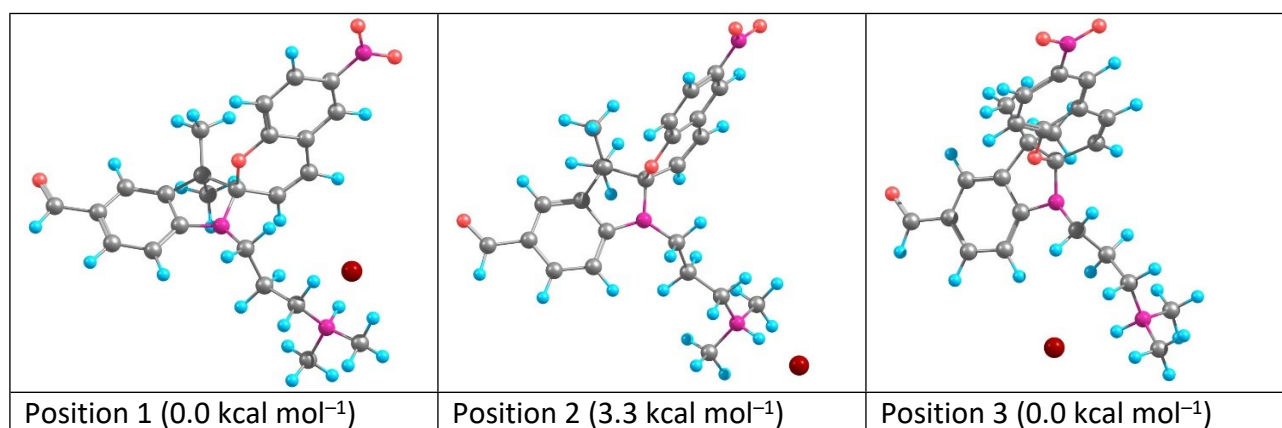

Is this how bromine spiropyran salt is converted to merocyanine under UV irradiation? A look through the prism of quantum chemical calculations

Arthur R. Tulyabaev, Artur A. Khuzin, Timur I. Lukmanov, and Denis Sh. Sabirov

Supplementary information

Fig. 1. Position of bromine ion relative to $\text{NH}^+(\text{CH}_3)_2$ group of propyl fragment.

Cartesian coordinates of spiropyran and merocyanine forms

Spiropyran

6	0.509669000	3.832646000	0.301942000
6	0.179824000	2.534312000	0.602612000
6	1.708085000	4.083715000	-0.396519000
6	1.028761000	1.477322000	0.219344000
6	2.542090000	3.025138000	-0.763820000
1	3.461867000	3.239409000	-1.303769000
6	2.222214000	1.700921000	-0.464013000
1	2.880378000	0.888125000	-0.764313000
1	-0.125879000	4.669304000	0.581572000
6	-0.985239000	1.957968000	1.380274000
6	-0.917810000	0.458883000	0.922185000
7	0.483422000	0.266461000	0.623461000
6	-0.681408000	2.071955000	2.883378000
1	-0.590376000	3.128815000	3.150024000
1	-1.488084000	1.633591000	3.480018000
1	0.258738000	1.572539000	3.138893000
6	-2.335856000	2.596791000	1.071731000
1	-2.351111000	3.624592000	1.447446000
1	-2.536292000	2.618949000	-0.001893000
1	-3.142542000	2.048740000	1.572886000
6	-1.433018000	-0.533063000	1.925118000
6	-2.612273000	-1.142955000	1.785918000
6	-3.427574000	-0.914742000	0.597320000
6	-4.706665000	-1.433020000	0.432523000
6	-2.854049000	-0.167481000	-0.446962000
1	-5.172311000	-2.018079000	1.217618000
6	-5.384481000	-1.196475000	-0.756892000