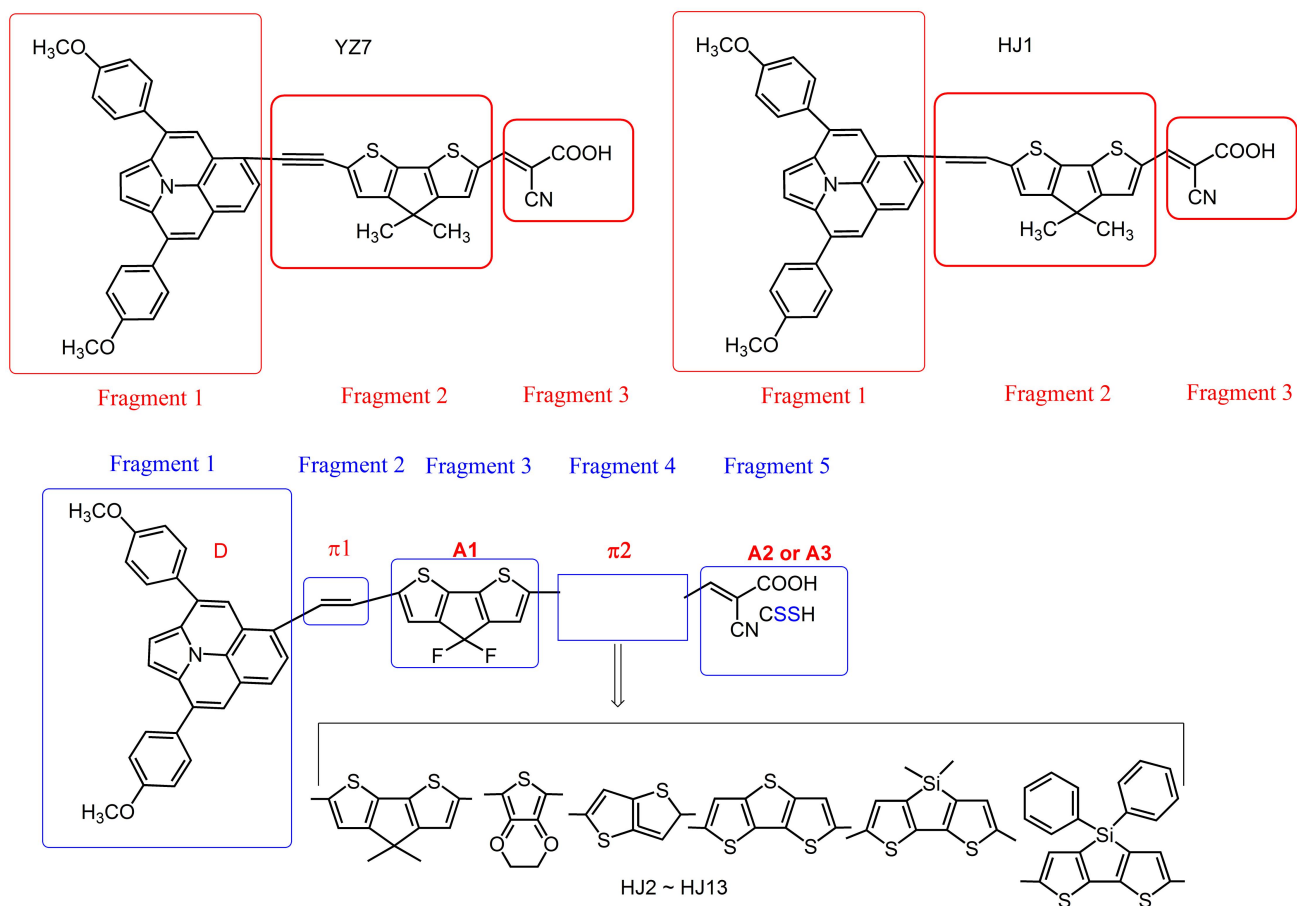

* corresponding author: jinghuang@ptu.edu.cn

SUMMARY

S1. Frontier molecular orbitals	S2
S2. UV-Vis spectroscopy	S4
S3. Fragmentation Scheme of TDM analysis	S5
S4. Heat maps of fragment transition density matrix	S6
S5. DFT optimized cartesian coordinates	S7

S1. Frontier molecular orbitals

S2. UV-Vis spectroscopy

HJ4

HJ5

Figure S1. The TDDFT calculated UV-Vis spectroscopy of YZ7, HJ1~HJ3.

S3. Fragmentation Scheme of TDM analysis

Figure S2. The fragmentation scheme of YZ7, HJ1~HJ3.