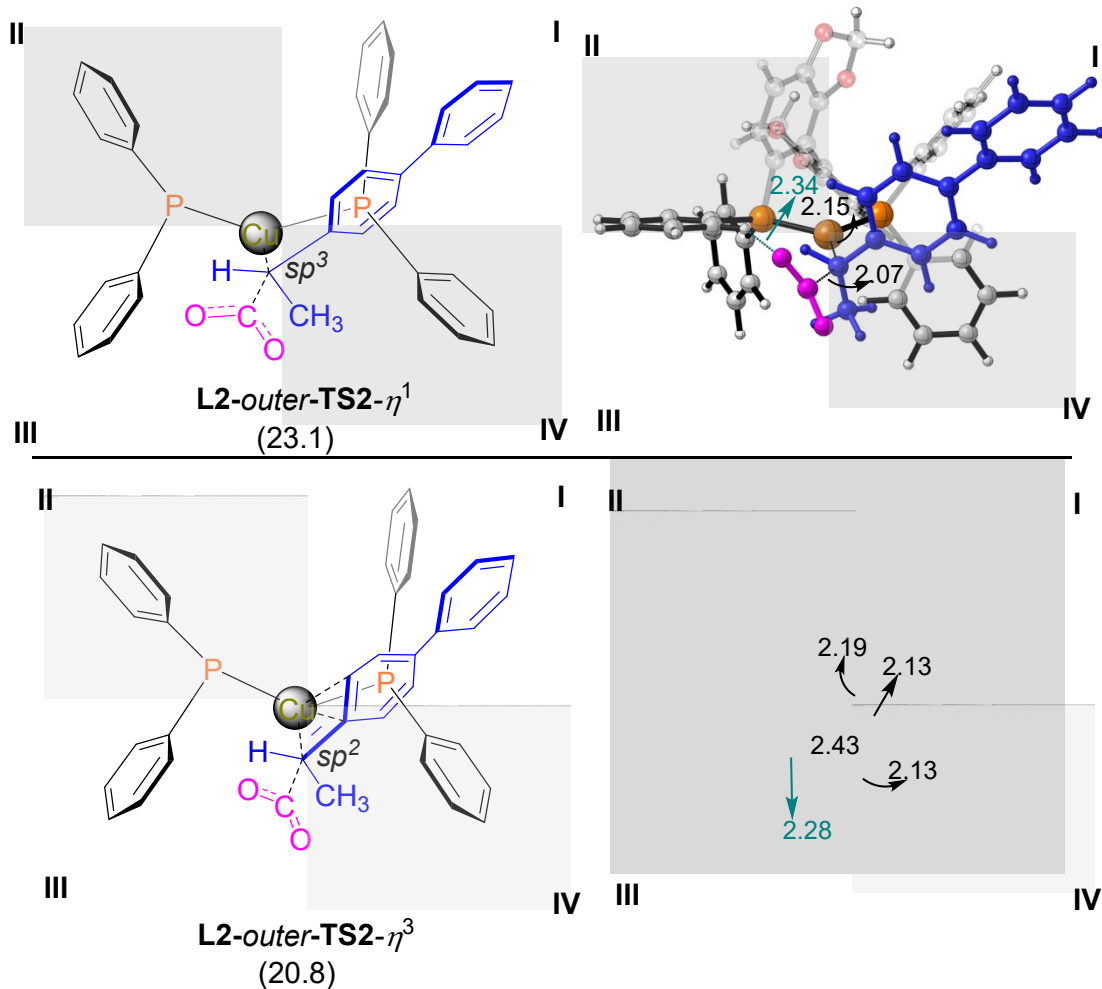

Figure S4. Optimized structures of the two diastereomeric TSs for 1,2-hydrocupration of **1a** with the L3-CuH catalyst. The substrate moiety is highlight in blue. The relative free energy (in kcal mol⁻¹) are given in parenthesis. The critical atomic distances are labeled in Å.

Figure S9. Distortion/interaction analysis of the TSs for CO₂ attack of the L1-ligated (*S*)-alkylcopper(I) IM .

Figure S10. Optimized geometries of TSs for the *outer*-sphere CO₂ insertion into insertion into the (*S*)-alkylcopper(I) IM L1-(*S*)-IM1. The substrate and CO₂ moiety is highlight in blue and pink, respectively. The free energy barriers relative to free (*S*)-alkylcopper(I) IM L1-(*S*)-IM1 and CO₂ are given in kcal mol⁻¹. The critical atomic distances are labeled in Å.

Figure S11. Optimized geometries of three possible TSs for the *inner*-sphere CO₂ attack of the L2-ligated (*S*)-alkylcopper(I) IM. The substrate and CO₂ moiety is highlight in blue and pink, respectively. The free energy barrier relative to free (*S*)-alkylcopper(I) IM L2-(*S*)-IM1 and CO₂ are given in kcal mol⁻¹. The critical atomic distances are labeled in Å.

Figure S12. Optimized geometries of three possible TSs for the *inner*-sphere CO₂ attack of the L2-ligated (*S*)-alkylcopper(I) IM. The substrate and CO₂ moiety is highlight in blue and pink, respectively. The free energy barrier relative to free (*S*)-alkylcopper(I) IM L2-(*S*)-IM1 and CO₂ are given in kcal mol⁻¹. The critical atomic distances are labeled in Å.