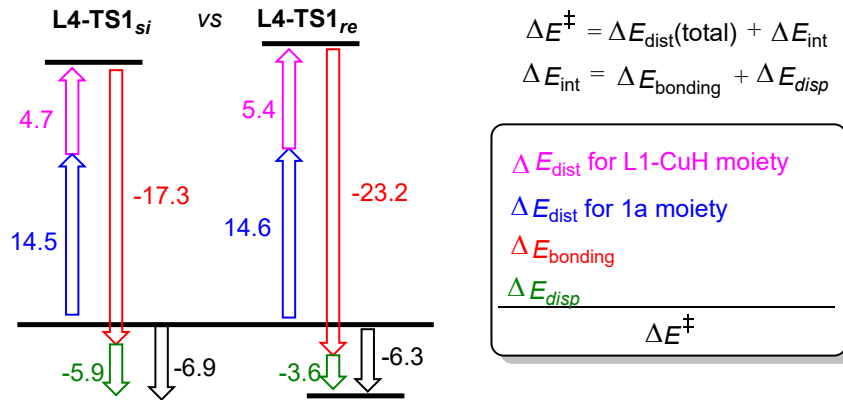

(A) Distortion/interaction analysis