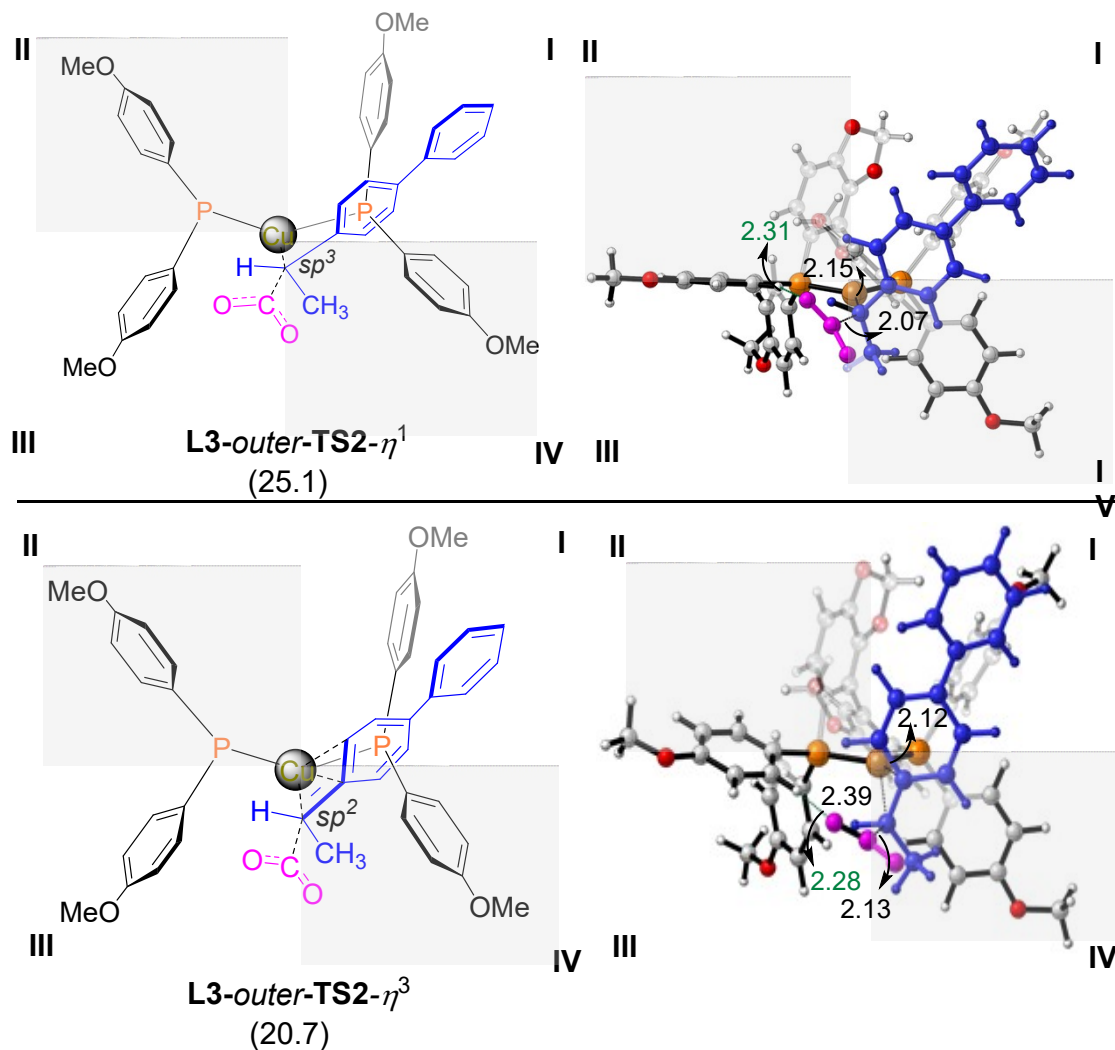

Figure S4. Optimized structures of the two diastereomeric TSs for 1,2-hydrocupration of **1a** with the L3-CuH catalyst. The substrate moiety is highlight in blue. The relative free energy (in kcal mol⁻¹) are given in parenthesis. The critical atomic distances are labeled in Å.

Figure S12. Optimized geometries of three possible TSs for the *inner*-sphere CO₂ attack of the L2-ligated (*S*)-alkylcopper(I) IM. The substrate and CO₂ moiety is highlight in blue and pink, respectively. The free energy barrier relative to free (*S*)-alkylcopper(I) IM L2-(*S*)-IM1 and CO₂ are given in kcal mol⁻¹. The critical atomic distances are labeled in Å.

Figure S13. Optimized geometries of three possible TSs for the *inner*-sphere CO_2 attack of the L3-ligated (*S*)-alkylcopper(I) IM. The substrate and CO_2 moiety is highlight in blue and pink, respectively. The free energy barrier relative to free (*S*)-alkylcopper(I) IM L3-(*S*)-IM1 and CO_2 are given in kcal mol^{-1} . The critical atomic distances are labeled in Å.

Figure S14. Optimized geometries of three possible TSs for the *inner*-sphere CO₂ attack of the L3-ligated (*S*)-alkylcopper(I) IM. The substrate and CO₂ moiety is highlight in blue and pink, respectively. The free energy barrier relative to free (*S*)-alkylcopper(I) IM L3-(*S*)-IM1 and CO₂ are given in kcal mol⁻¹. The critical atomic distances are labeled in Å.