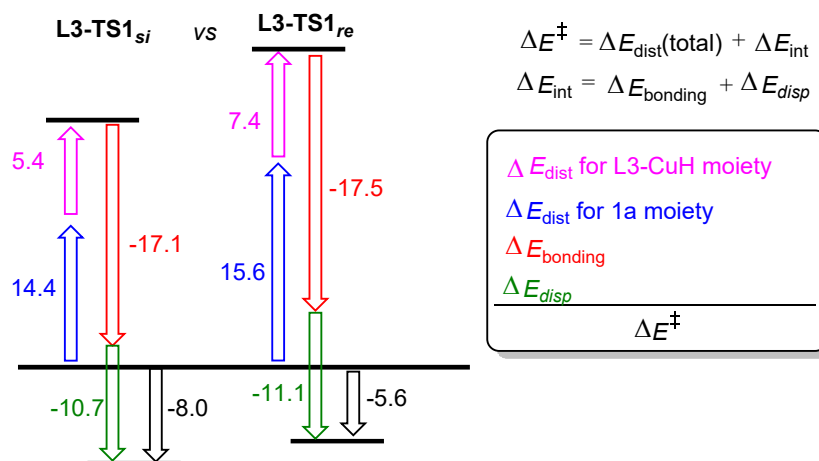

(A) Distortion/interaction analysis