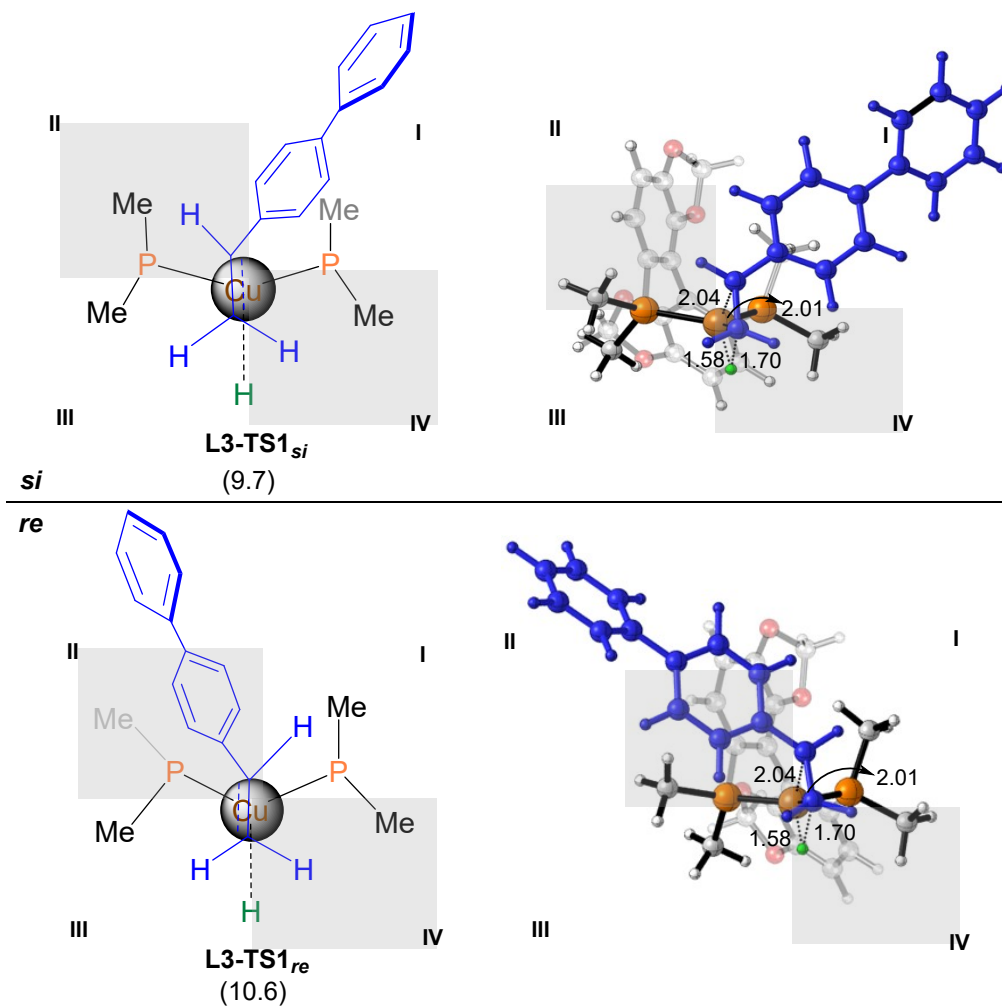

S3: Supplementary calculations

Figure S2. Optimized structures of the two diastereoisomeric TSs for 1,2-hydrocupration of **1a** with the **L2-CuH** catalyst. The substrate moiety is highlight in blue. The relative free energy (in kcal mol⁻¹) are given in parenthesis. The critical atomic distances are labeled in Å.

Figure S4. Optimized structures of the two diastereomeric TSs for 1,2-hydrocupration of **1a** with the L3-CuH catalyst. The substrate moiety is highlight in blue. The relative free energy (in kcal mol⁻¹) are given in parenthesis. The critical atomic distances are labeled in Å.

(A) Distortion/interaction analysis

(B) Intermolecular non-covalent interactions

Figure S5. Origin of enantioselectivity in the 1,2-hydrocupration of **1a** with the L3-CuH catalyst. (A) Distortion/interaction analysis. (B) Visualization of intermolecular NCI analysis. The buried surface areas (\AA^2) and dispersion energy (in kcal mol^{-1}) are provided below.

Figure S6. Optimized structures of the two diastereoisomeric TSs for 1,2-hydrocupration of 1a with the L4-CuH catalyst. The substrate moiety is highlight in blue. The relative free energy (in kcal mol⁻¹) are given in parenthesis. The critical atomic distances are labeled in Å.