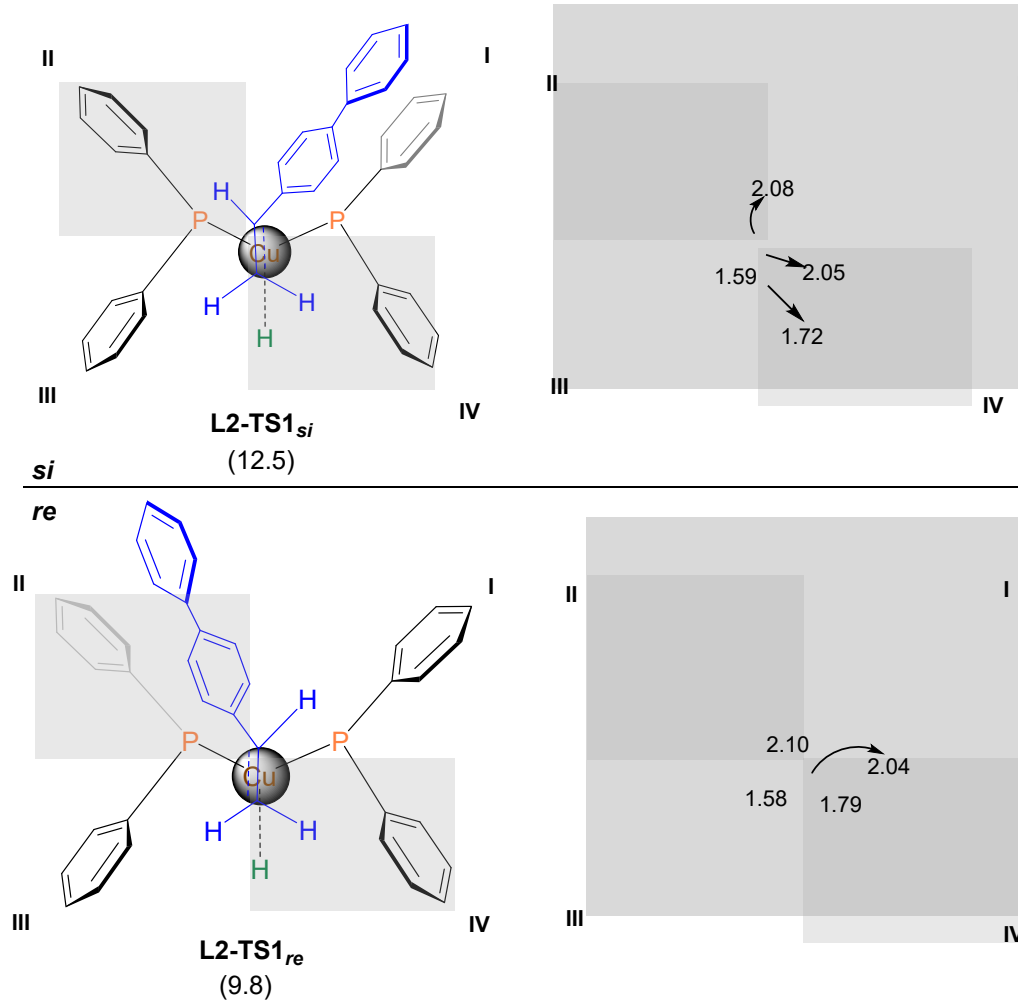

Figure S1. (A) Optimized structures of the two diastereoisomeric TSs for 1,2-hydrocupration of **1a** with the **L2**-CuH catalyst. (B) Optimized structures of the two competing TSs for *inner*- and *outer*-sphere CO₂ attack of the (*S*)-alkylcopper(I) IM **L2**-(*S*)-**IM1**.

S3: Supplementary calculations

Figure S2. Optimized structures of the two diastereoisomeric TSs for 1,2-hydrocupration of **1a** with the **L2-CuH** catalyst. The substrate moiety is highlight in blue. The relative free energy (in kcal mol⁻¹) are given in parenthesis. The critical atomic distances are labeled in Å.

(A) Distortion/interaction analysis

(B) Intermolecular non-covalent interactions

Figure S3. Origin of enantioselectivity in the 1,2-hydrocupration of **1a** with the L2-CuH catalyst. (A) Distortion/interaction analysis. (B) Visualization of intermolecular NCI analysis. The buried surface areas (\AA^2) and dispersion energy (in kcal mol^{-1}) are provided below.

Figure S4. Optimized structures of the two diastereomeric TSs for 1,2-hydrocupration of **1a** with the L3-CuH catalyst. The substrate moiety is highlight in blue. The relative free energy (in kcal mol⁻¹) are given in parenthesis. The critical atomic distances are labeled in Å.