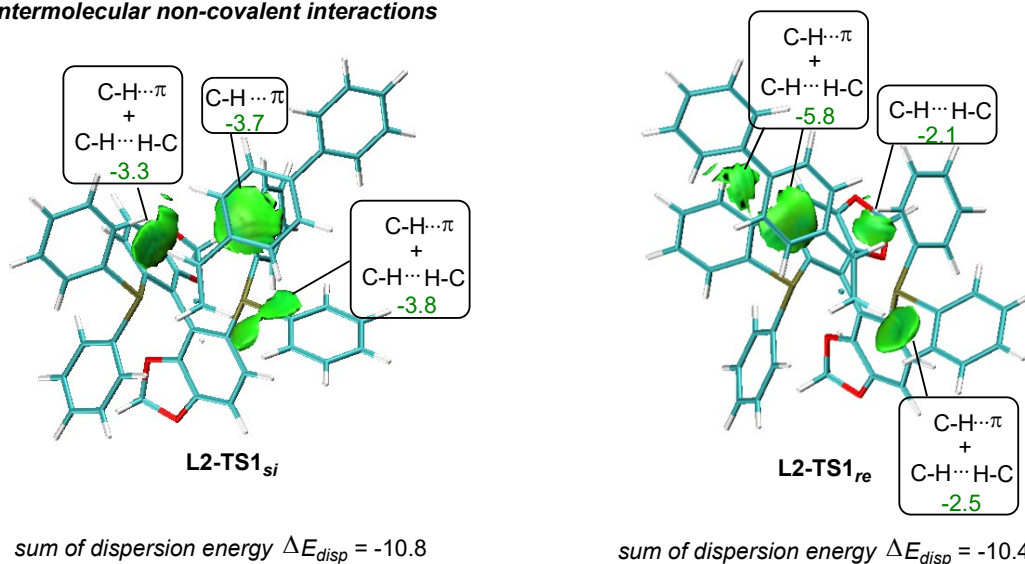

S3: Supplementary calculations

Figure S2. Optimized structures of the two diastereoisomeric TSs for 1,2-hydrocupration of **1a** with the **L2-CuH** catalyst. The substrate moiety is highlight in blue. The relative free energy (in kcal mol⁻¹) are given in parenthesis. The critical atomic distances are labeled in Å.

(A) Distortion/interaction analysis

(B) Intermolecular non-covalent interactions

Figure S3. Origin of enantioselectivity in the 1,2-hydrocupration of **1a** with the L2-CuH catalyst. (A) Distortion/interaction analysis. (B) Visualization of intermolecular NCI analysis. The buried surface areas (\AA^2) and dispersion energy (in kcal mol^{-1}) are provided below.

Figure S4. Optimized structures of the two diastereomeric TSs for 1,2-hydrocupration of **1a** with the L3-CuH catalyst. The substrate moiety is highlight in blue. The relative free energy (in kcal mol⁻¹) are given in parenthesis. The critical atomic distances are labeled in Å.