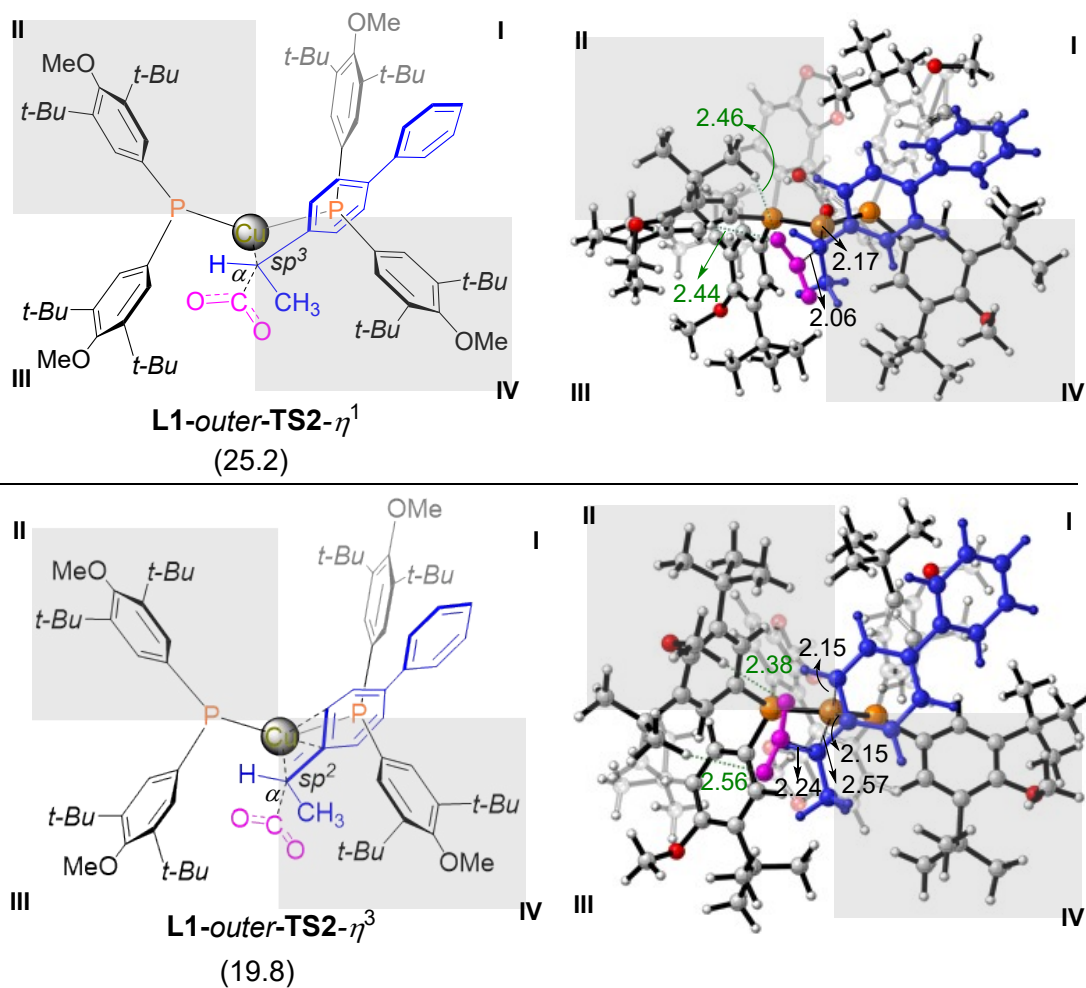

Figure S8. Optimized geometries of three possible TSs for the *inner-sphere* CO₂ attack of the L1-ligated (*S*)-alkylcopper(I) IM. The substrate and CO₂ moiety is highlight in blue and pink, respectively. The free energy barriers relative to free (*S*)-alkylcopper(I) IM L1-(*S*)-IM1 and CO₂ are given in kcal mol⁻¹. The critical atomic distances are labeled in Å.

Figure S9. Distortion/interaction analysis of the TSs for CO₂ attack of the L1-ligated (*S*)-alkylcopper(I) IM .

Figure S10. Optimized geometries of TSs for the *outer*-sphere CO₂ insertion into insertion into the (*S*)-alkylcopper(I) IM L1-(*S*)-IM1. The substrate and CO₂ moiety is highlight in blue and pink, respectively. The free energy barriers relative to free (*S*)-alkylcopper(I) IM L1-(*S*)-IM1 and CO₂ are given in kcal mol⁻¹. The critical atomic distances are labeled in Å.

Figure S11. Optimized geometries of three possible TSs for the *inner*-sphere CO₂ attack of the L2-ligated (*S*)-alkylcopper(I) IM. The substrate and CO₂ moiety is highlight in blue and pink, respectively. The free energy barrier relative to free (*S*)-alkylcopper(I) IM L2-(*S*)-IM1 and CO₂ are given in kcal mol⁻¹. The critical atomic distances are labeled in Å.

Figure S12. Optimized geometries of three possible TSs for the *inner*-sphere CO₂ attack of the L2-ligated (*S*)-alkylcopper(I) IM. The substrate and CO₂ moiety is highlight in blue and pink, respectively. The free energy barrier relative to free (*S*)-alkylcopper(I) IM L2-(*S*)-IM1 and CO₂ are given in kcal mol⁻¹. The critical atomic distances are labeled in Å.