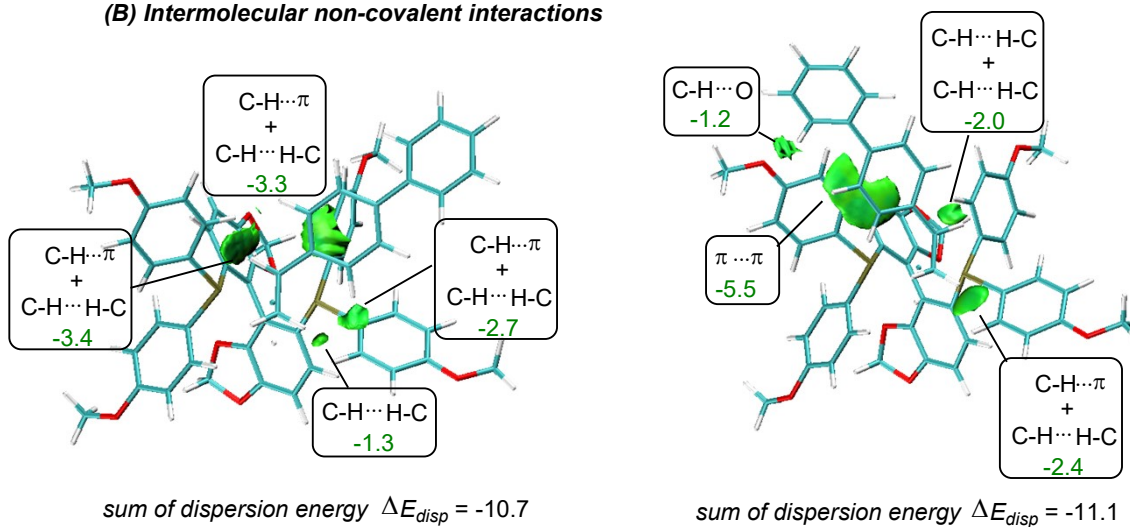

Figure S4. Optimized structures of the two diastereomeric TSs for 1,2-hydrocupration of **1a** with the L3-CuH catalyst. The substrate moiety is highlight in blue. The relative free energy (in kcal mol⁻¹) are given in parenthesis. The critical atomic distances are labeled in Å.

(A) Distortion/interaction analysis

(B) Intermolecular non-covalent interactions

Figure S5. Origin of enantioselectivity in the 1,2-hydrocupration of **1a** with the L3-CuH catalyst. (A) Distortion/interaction analysis. (B) Visualization of intermolecular NCI analysis. The buried surface areas (\AA^2) and dispersion energy (in kcal mol^{-1}) are provided below.

Figure S6. Optimized structures of the two diastereoisomeric TSs for 1,2-hydrocupration of 1a with the L4-CuH catalyst. The substrate moiety is highlight in blue. The relative free energy (in kcal mol⁻¹) are given in parenthesis. The critical atomic distances are labeled in Å.