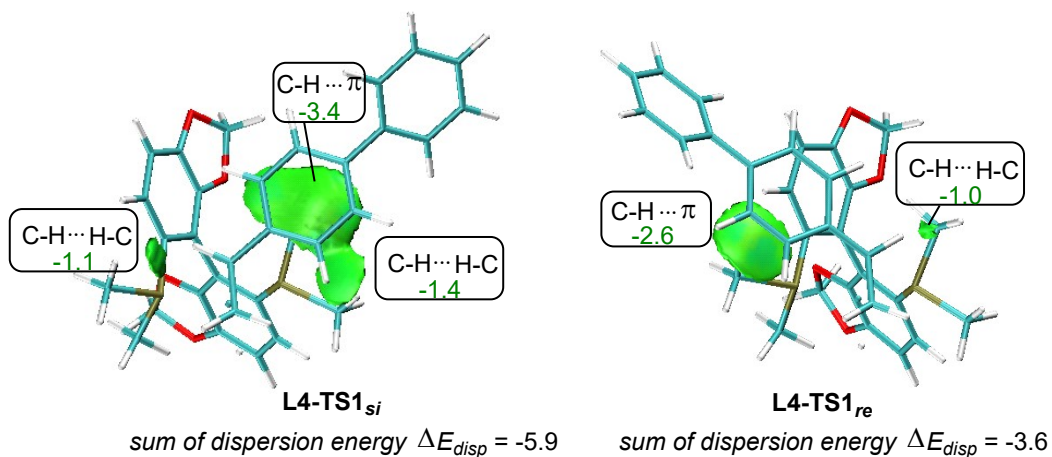

Figure S6. Optimized structures of the two diastereoisomeric TSs for 1,2-hydrocupration of 1a with the L4-CuH catalyst. The substrate moiety is highlight in blue. The relative free energy (in kcal mol⁻¹) are given in parenthesis. The critical atomic distances are labeled in Å.

(A) Distortion/interaction analysis

(B) Intermolecular non-covalent interactions

Figure S7. Origin of enantioselectivity in the 1,2-hydrocupration of **1a** with the L4-CuH catalyst. (A) Distortion/interaction analysis. (B) Visualization of intermolecular NCI analysis. The buried surface areas (\AA) and dispersion energy (in kcal mol^{-1}) are provided below.

Figure S8. Optimized geometries of three possible TSs for the *inner-sphere* CO₂ attack of the L1-ligated (*S*)-alkylcopper(I) IM. The substrate and CO₂ moiety is highlight in blue and pink, respectively. The free energy barriers relative to free (*S*)-alkylcopper(I) IM L1-(*S*)-IM1 and CO₂ are given in kcal mol⁻¹. The critical atomic distances are labeled in Å.

Figure S9. Distortion/interaction analysis of the TSs for CO₂ attack of the L1-ligated (*S*)-alkylcopper(I) IM .

Figure S10. Optimized geometries of TSs for the *outer*-sphere CO₂ insertion into insertion into the (*S*)-alkylcopper(I) IM L1-(*S*)-IM1. The substrate and CO₂ moiety is highlight in blue and pink, respectively. The free energy barriers relative to free (*S*)-alkylcopper(I) IM L1-(*S*)-IM1 and CO₂ are given in kcal mol⁻¹. The critical atomic distances are labeled in Å.