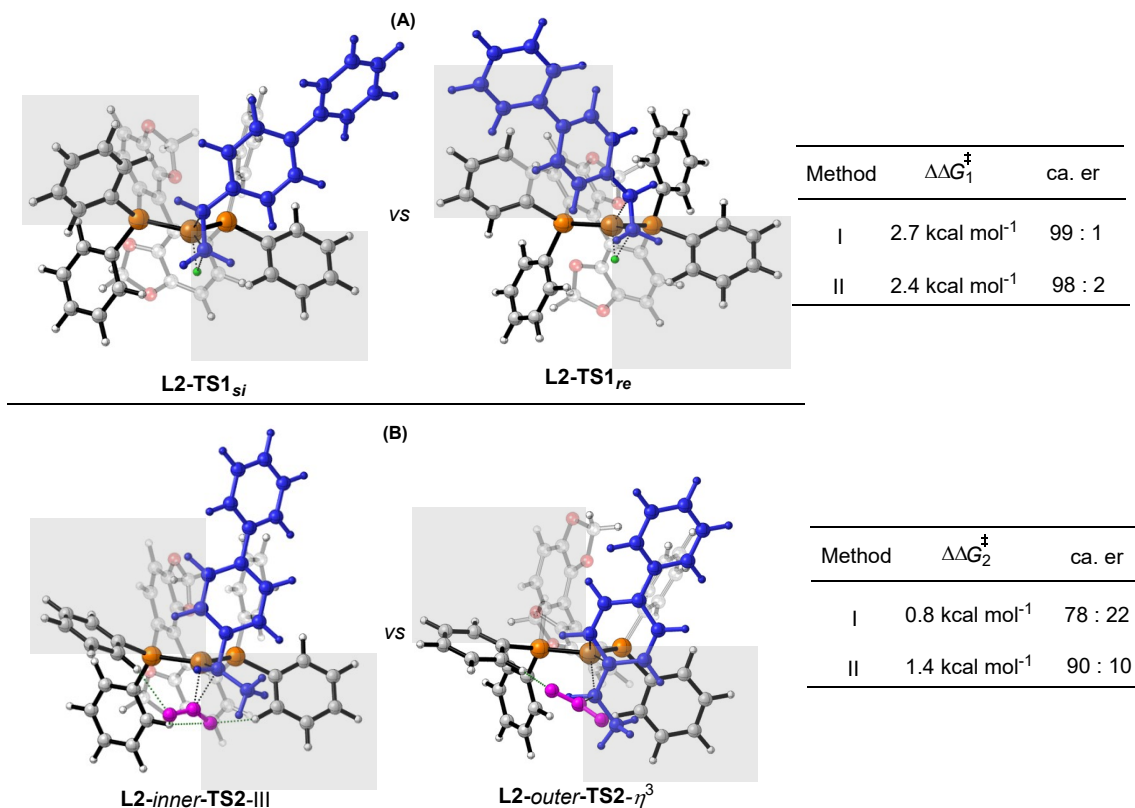

To probe the reliability of the ONIOM[M06/6-31G*//HF/3-21G*] method used for the present computational study, the competing diastereoisomeric TSs in the **L2**-CuH system were re-optimized with full DFT calculations at the M06/6-31G* level. Then, single-point energy in cyclohexane solvent was calculated at the M06/6-31++G** level on the M06/6-31G*-optimized structures using the continuum solvation model (SMD). This approach is labeled as the Method II. As shown in Figure S1, for both of 1,2-hydrocupration and CO₂ insertion into Cu–C bond steps, the calculated free energy differences ($\Delta\Delta G_1^\ddagger$ and $\Delta\Delta G_2^\ddagger$) between the corresponding competing diastereoisomeric TSs are comparable using the two methods. Thus, we can believe that the present ONIOM calculations for the SEGPHOS ligands is acceptable.

Figure S1. (A) Optimized structures of the two diastereoisomeric TSs for 1,2-hydrocupration of **1a** with the **L2**-CuH catalyst. (B) Optimized structures of the two competing TSs for *inner*- and *outer*-sphere CO₂ attack of the (*S*)-alkylcopper(I) IM **L2**-(*S*)-**IM1**.

S3: Supplementary calculations

Figure S2. Optimized structures of the two diastereoisomeric TSs for 1,2-hydrocupration of **1a** with the **L2-CuH** catalyst. The substrate moiety is highlight in blue. The relative free energy (in kcal mol⁻¹) are given in parenthesis. The critical atomic distances are labeled in Å.

Figure S4. Optimized structures of the two diastereomeric TSs for 1,2-hydrocupration of **1a** with the L3-CuH catalyst. The substrate moiety is highlight in blue. The relative free energy (in kcal mol⁻¹) are given in parenthesis. The critical atomic distances are labeled in Å.