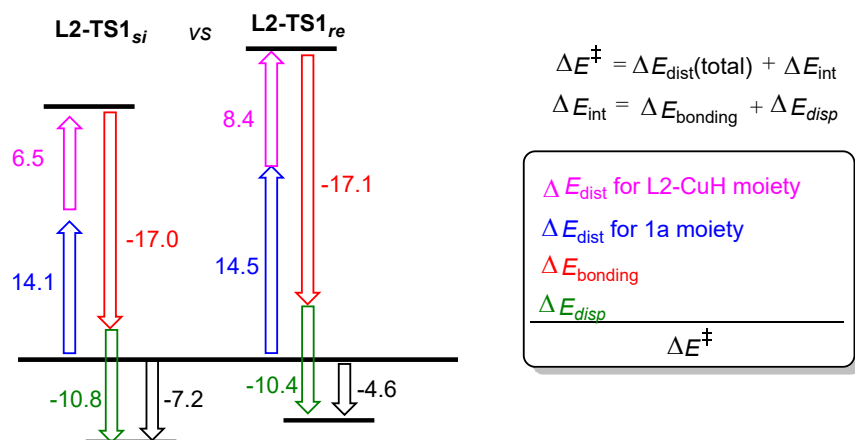

S3: Supplementary calculations

Figure S2. Optimized structures of the two diastereoisomeric TSs for 1,2-hydrocupration of **1a** with the **L2-CuH** catalyst. The substrate moiety is highlight in blue. The relative free energy (in kcal mol⁻¹) are given in parenthesis. The critical atomic distances are labeled in Å.

(A) Distortion/interaction analysis

(B) Intermolecular non-covalent interactions

Figure S3. Origin of enantioselectivity in the 1,2-hydrocupration of **1a** with the L2-CuH catalyst. (A) Distortion/interaction analysis. (B) Visualization of intermolecular NCI analysis. The buried surface areas (\AA^2) and dispersion energy (in kcal mol^{-1}) are provided below.