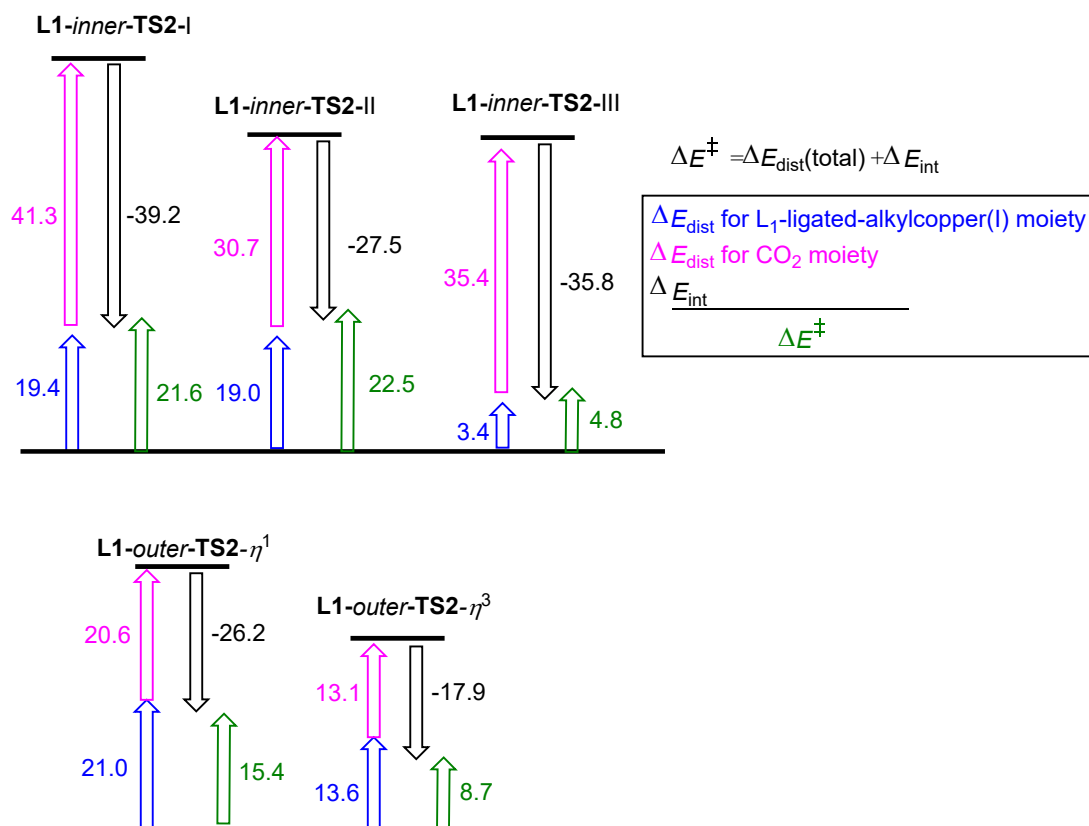

Figure S8. Optimized geometries of three possible TSs for the *inner-sphere* CO₂ attack of the L1-ligated (*S*)-alkylcopper(I) IM. The substrate and CO₂ moiety is highlight in blue and pink, respectively. The free energy barriers relative to free (*S*)-alkylcopper(I) IM L1-(*S*)-IM1 and CO₂ are given in kcal mol⁻¹. The critical atomic distances are labeled in Å.

Figure S9. Distortion/interaction analysis of the TSs for CO₂ attack of the L1-ligated (*S*)-alkylcopper(I) IM .

Figure S10. Optimized geometries of TSs for the *outer*-sphere CO₂ insertion into insertion into the (*S*)-alkylcopper(I) IM L1-(*S*)-IM1. The substrate and CO₂ moiety is highlight in blue and pink, respectively. The free energy barriers relative to free (*S*)-alkylcopper(I) IM L1-(*S*)-IM1 and CO₂ are given in kcal mol⁻¹. The critical atomic distances are labeled in Å.