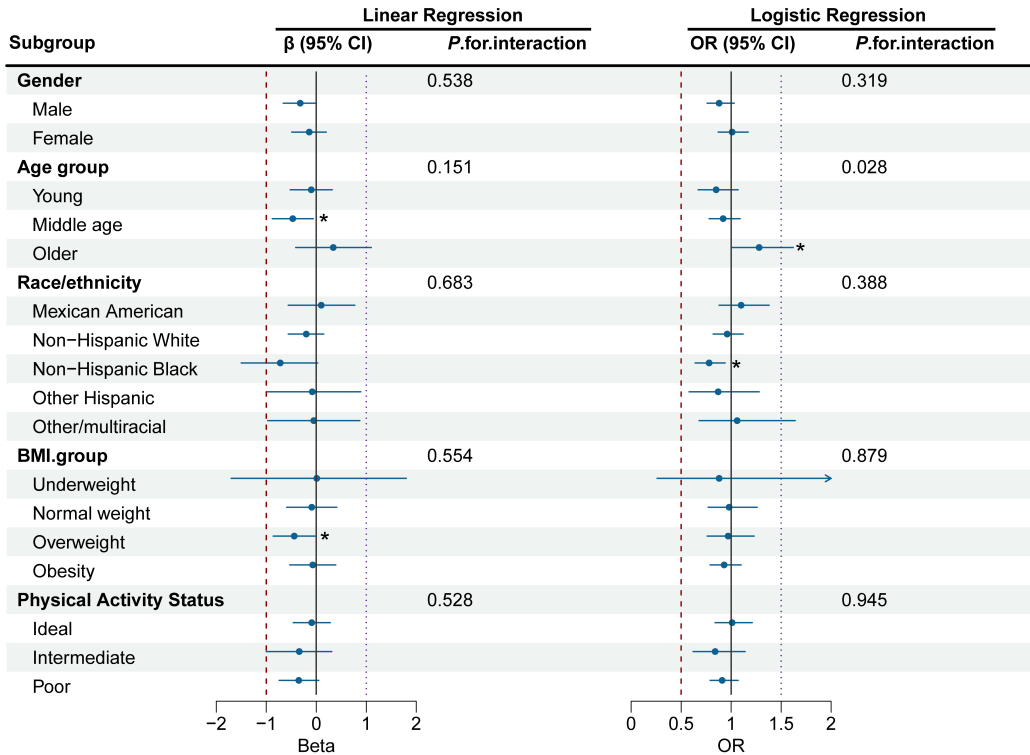

A Eating window

*:*P* < 0.05

B Midpoint time of food/beverage intake

*:*P* < 0.05