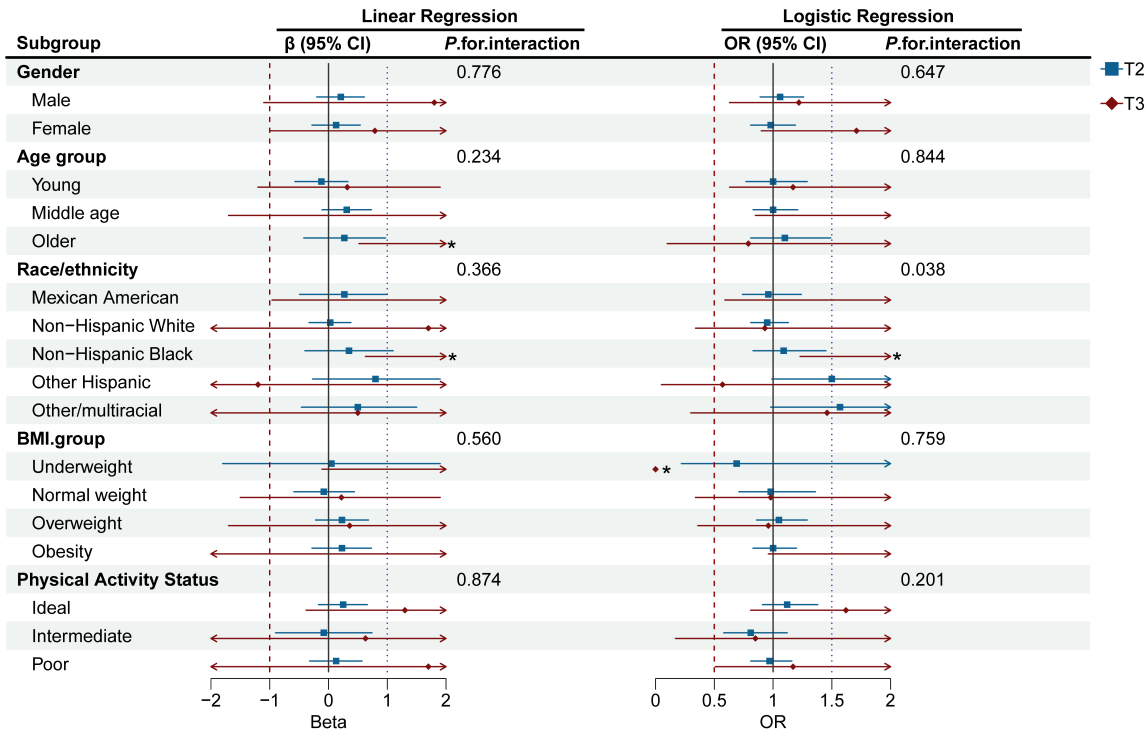

A Eating window

*:*P* < 0.05

B Midpoint time of food/beverage intake

*:*P* < 0.05