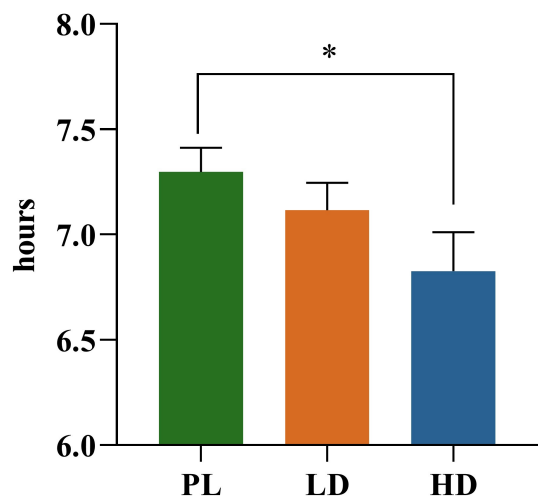

A

Sleep duration - 0 day

B

Sleep duration - 28 day

C

Awakening times - 0 day

D

Awakening times - 28 day