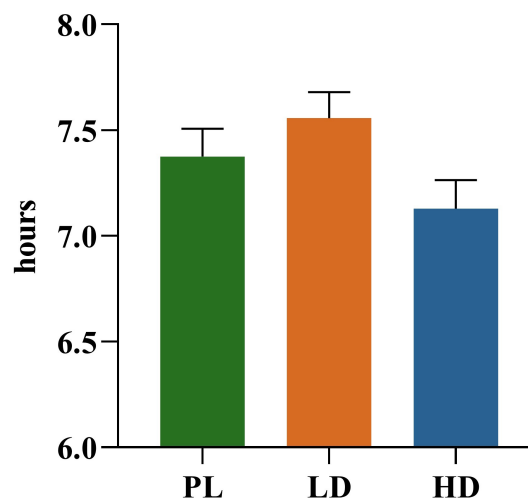

A

Sleep duration - 0 day

B

Sleep duration - 28 day

C

Awakening times - 0 day

D

Awakening times - 28 day