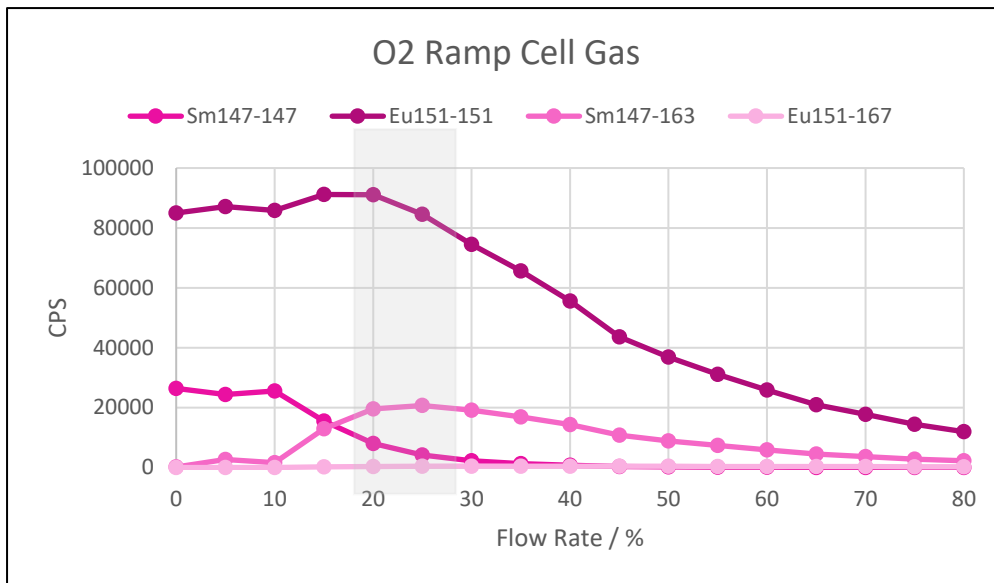

Supplementary Information

Samarium/Europium instrument tuning

Strontium/zirconium instrument tuning

Actinides- Apex and standard sample introduction

Lead- Apex and standard sample introduction