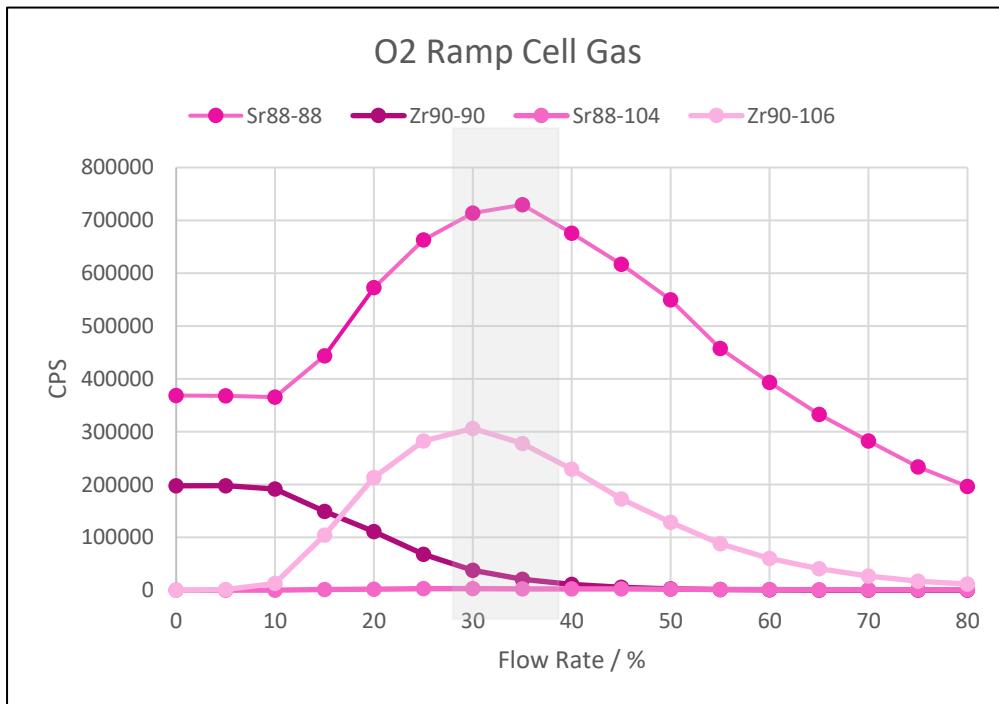

Supplementary Information

Samarium/Europium instrument tuning

Strontium/zirconium instrument tuning

Actinides- Apex and standard sample introduction

Lead- Apex and standard sample introduction