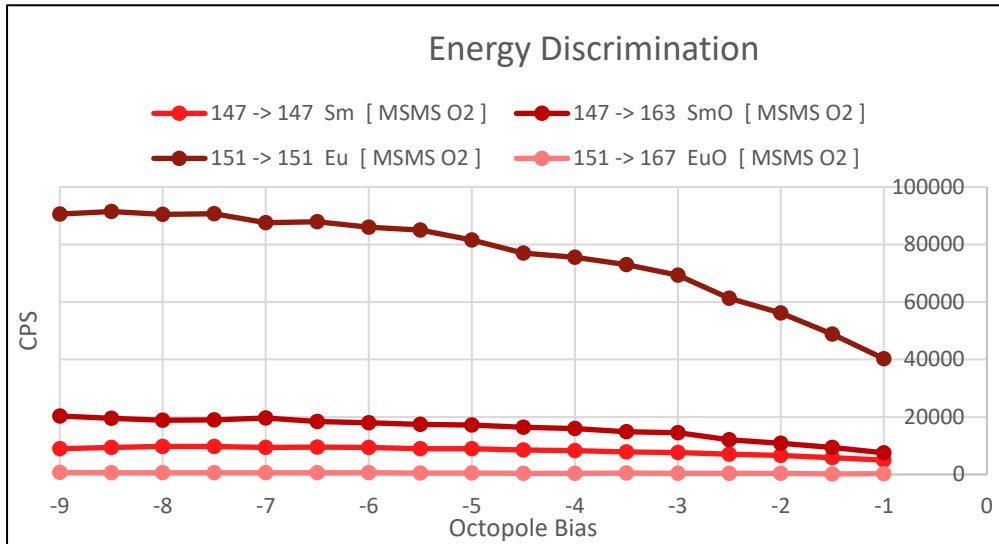

Supplementary Information

Samarium/Europium instrument tuning

Strontium/zirconium instrument tuning

Actinides- Apex and standard sample introduction

Lead- Apex and standard sample introduction