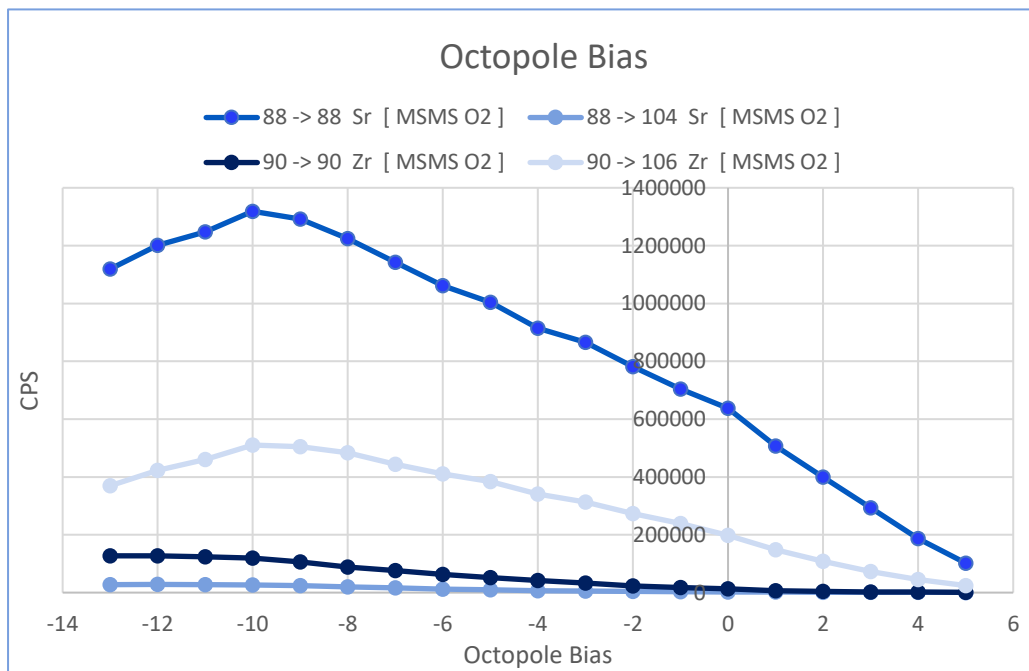

Supplementary Information

Samarium/Europium instrument tuning

Strontium/zirconium instrument tuning

Actinides- Apex and standard sample introduction

Lead- Apex and standard sample introduction