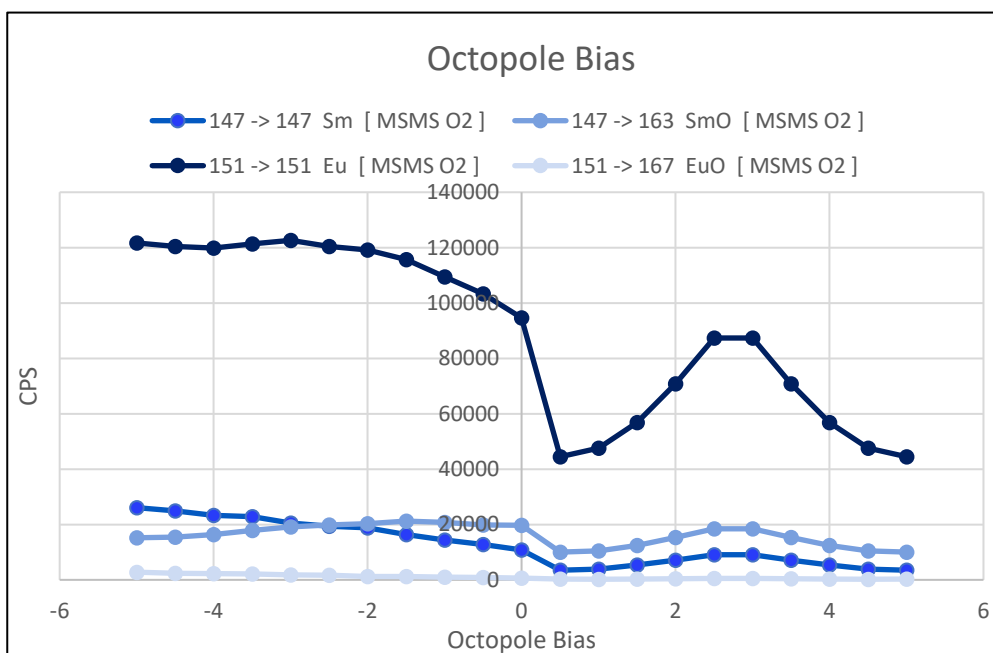

Supplementary Information

Samarium/Europium instrument tuning

Strontium/zirconium instrument tuning

Actinides- Apex and standard sample introduction

Lead- Apex and standard sample introduction