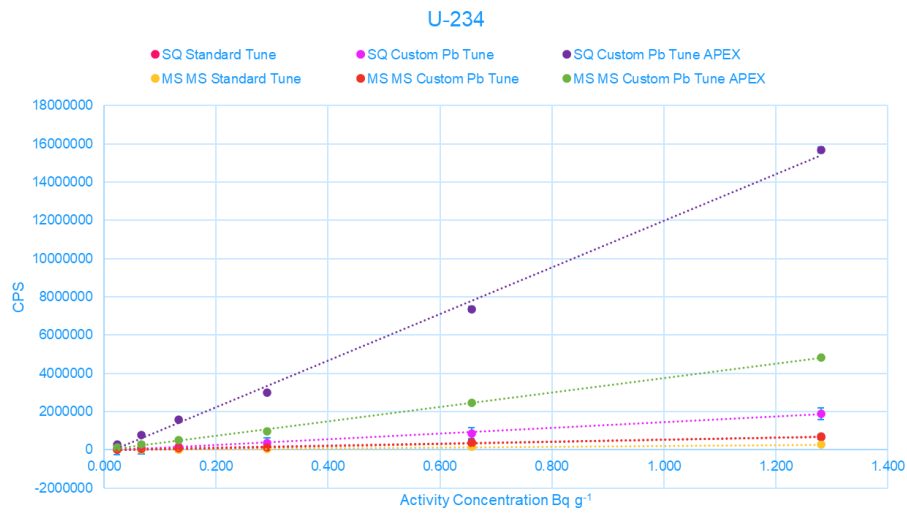

Supplementary Information

Samarium/Europium instrument tuning

Strontium/zirconium instrument tuning

Actinides- Apex and standard sample introduction

Lead- Apex and standard sample introduction