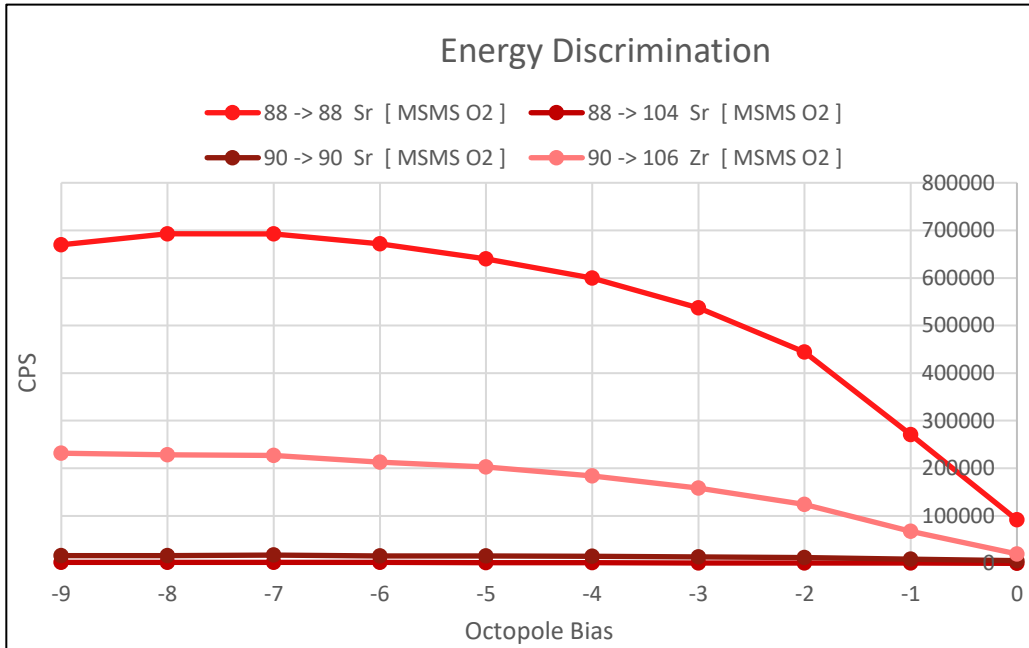

Supplementary Information

Samarium/Europium instrument tuning

Strontium/zirconium instrument tuning

Actinides- Apex and standard sample introduction

Lead- Apex and standard sample introduction