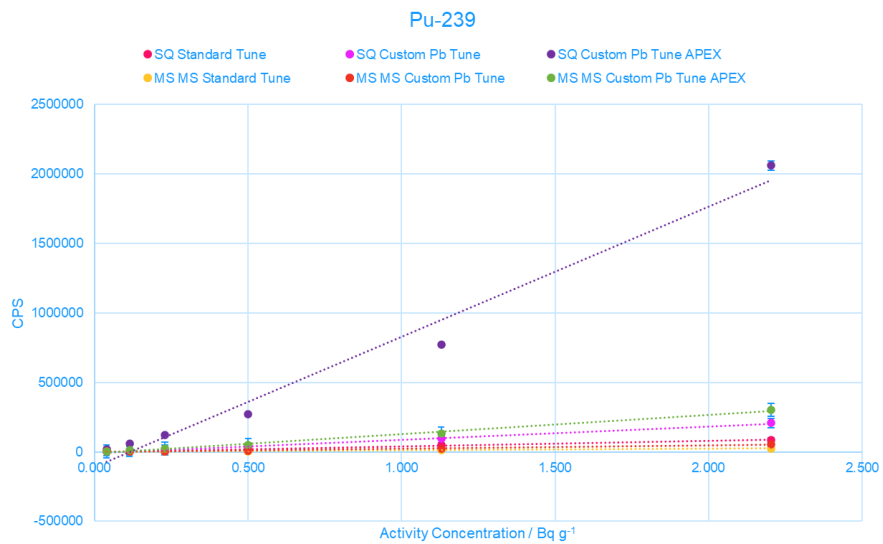

Supplementary Information

Samarium/Europium instrument tuning

Strontium/zirconium instrument tuning

Actinides- Apex and standard sample introduction

Lead- Apex and standard sample introduction