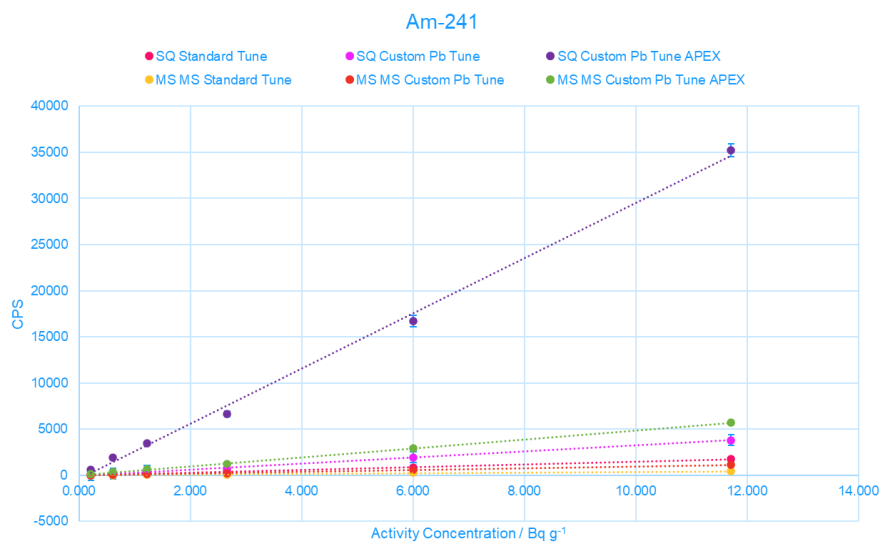

Supplementary Information

Samarium/Europium instrument tuning

Strontium/zirconium instrument tuning

Actinides- Apex and standard sample introduction

Lead- Apex and standard sample introduction