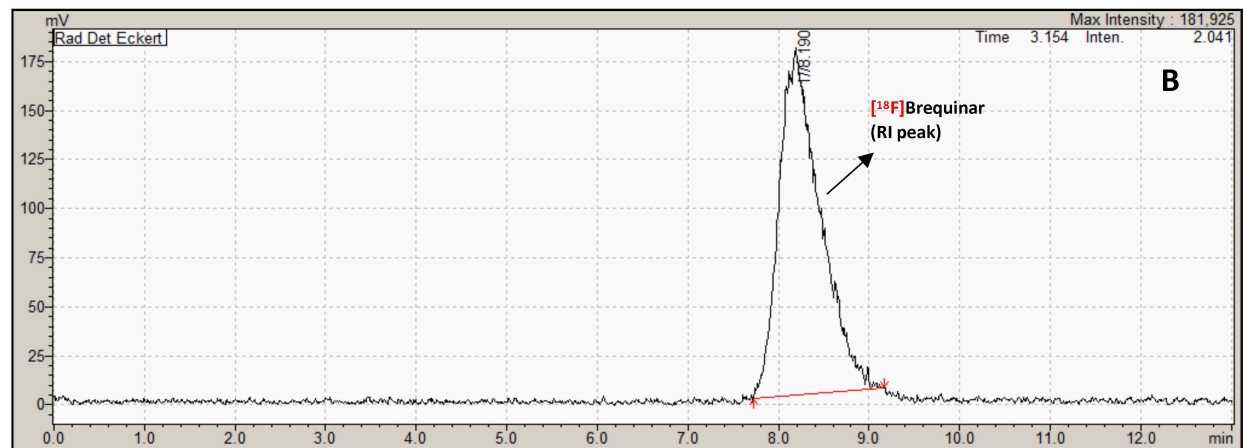

Peak#	Ret. Time	Area	Height	Mark	Conc.
1	7.712	84767	5991	M	100.000

Peak#	Ret. Time	Area	Height	Mark	Conc.
1	8.190	5563630	176810	M	100.000

Editable pictures