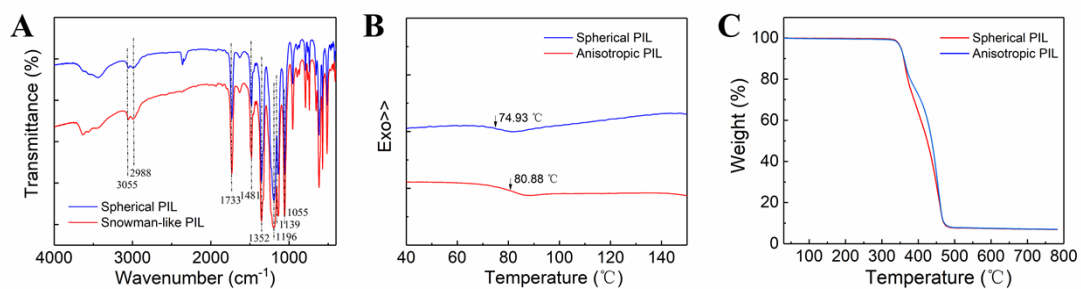

* Corresponding Author.

E-mail: jbyin@nwpu.edu.cn

Fig. S1 SEM images of PIL microspheres prepared via one-step microwave-assisted dispersion polymerization according to Formulation No. 1 in Table 1 with different amounts of DVB (A: 3.0 μL , B: 4.0 μL) (1.5 g IL, 8.0 mg AIBN, 0.2 g PVP, 65 $^{\circ}\text{C}$ /60 min) after immersing in acetonitrile.

Fig. S2 FT-IR spectra (A), DSC curves (B), and TGA curves (C) of the anisotropic snowman-like PIL microspheres prepared via one-step microwave-assisted dispersion polymerization (1.5 g IL, 3.0 μ L DVB, 8.0 mg AIBN, 0.2 g PVP, 65 °C/ 90min) and the normal spherical PIL microspheres prepared via one-step microwave-assisted dispersion polymerization without cross-linking agent (1.5 g IL, 8.0 mg AIBN, 0.2 g PVP, 65 °C/90 min).