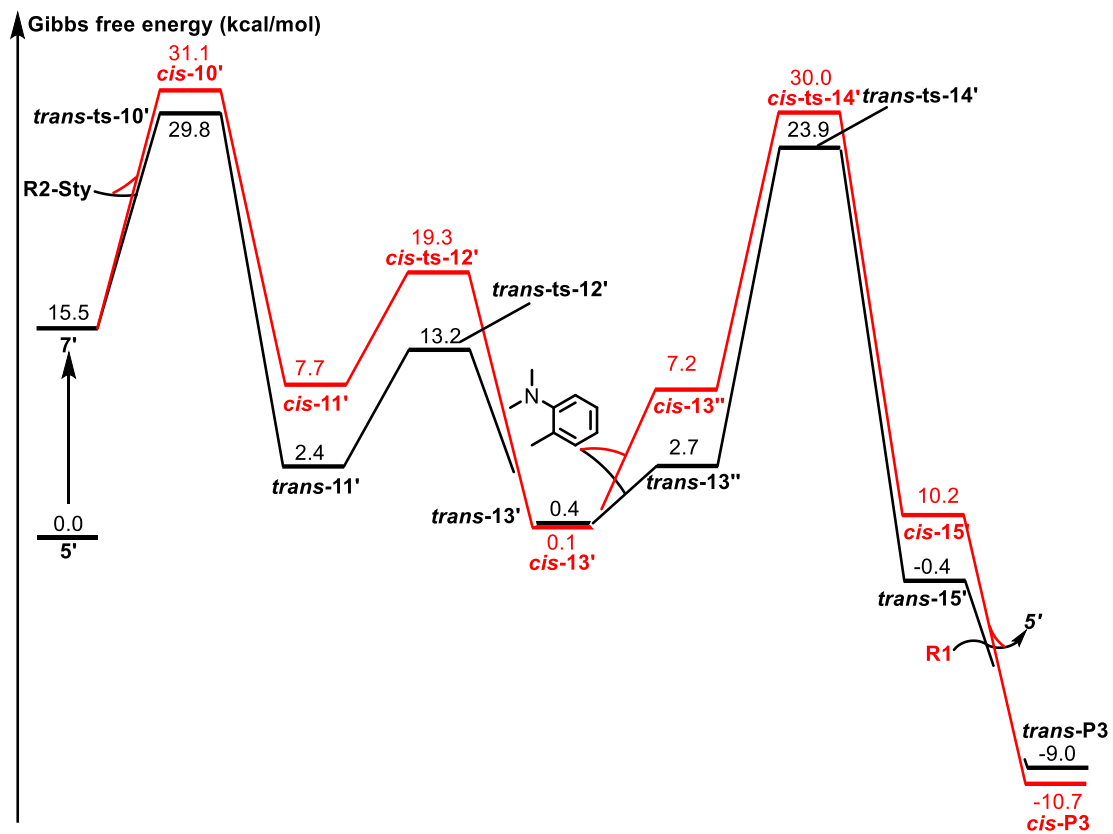

Part 4: Energy profile for the formation of cis/trans-P3 without AdNH₂

Fig. S3 Energy profile for the reaction between metallacycle intermediate 7' and R2-Sty in the absence of AdNH₂