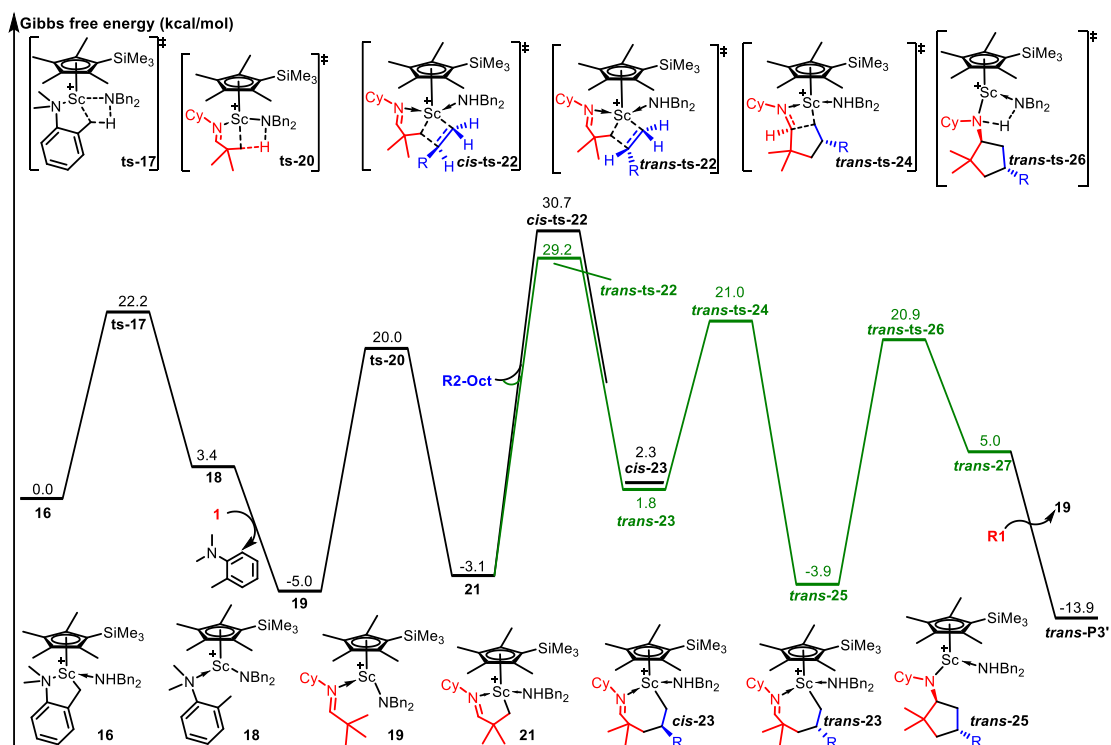

Part 5: Energy profile of reaction between 21 and R2-Oct

Fig. S4 Energy profiles for the formation of product *trans*-P3'