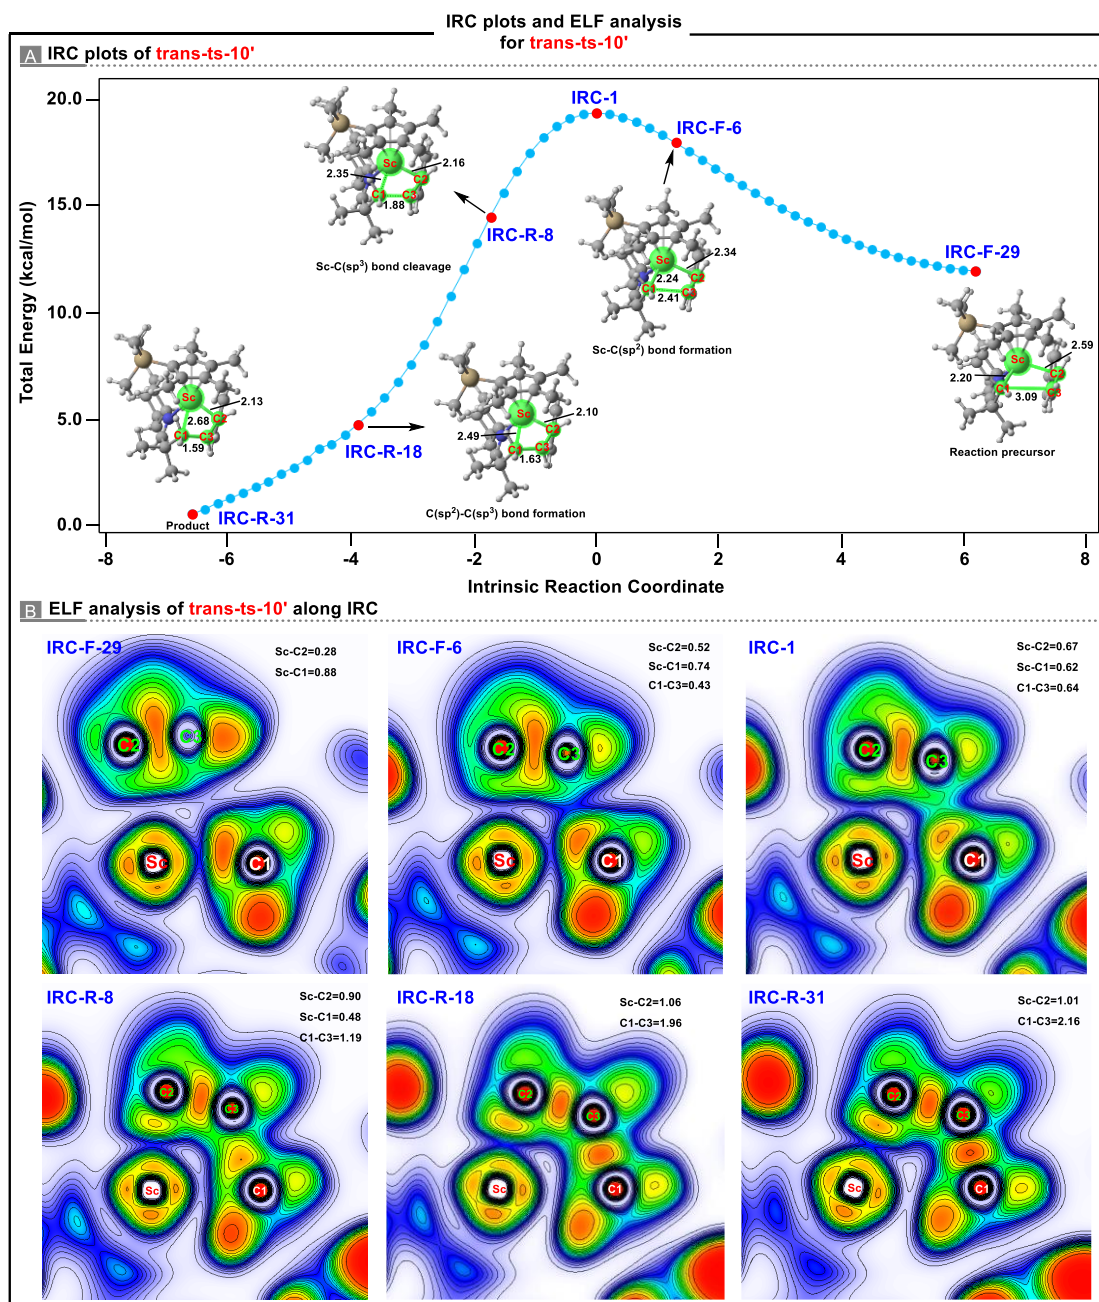

Part 10: ELF analysis for *trans*-*ts*-10'

Fig. S9 ELF analysis of representative points along the intrinsic reaction coordinates