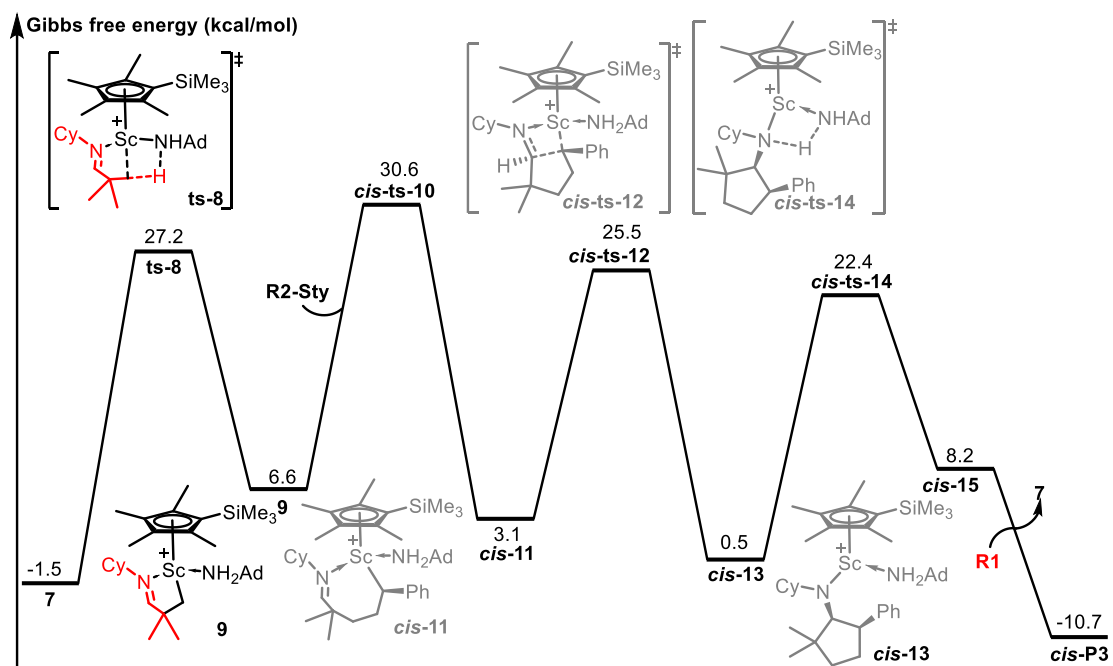

Part 2: Energy profile for the formation of *cis*-P3

Fig. S1 Energy profile for the formation of *cis*-P3