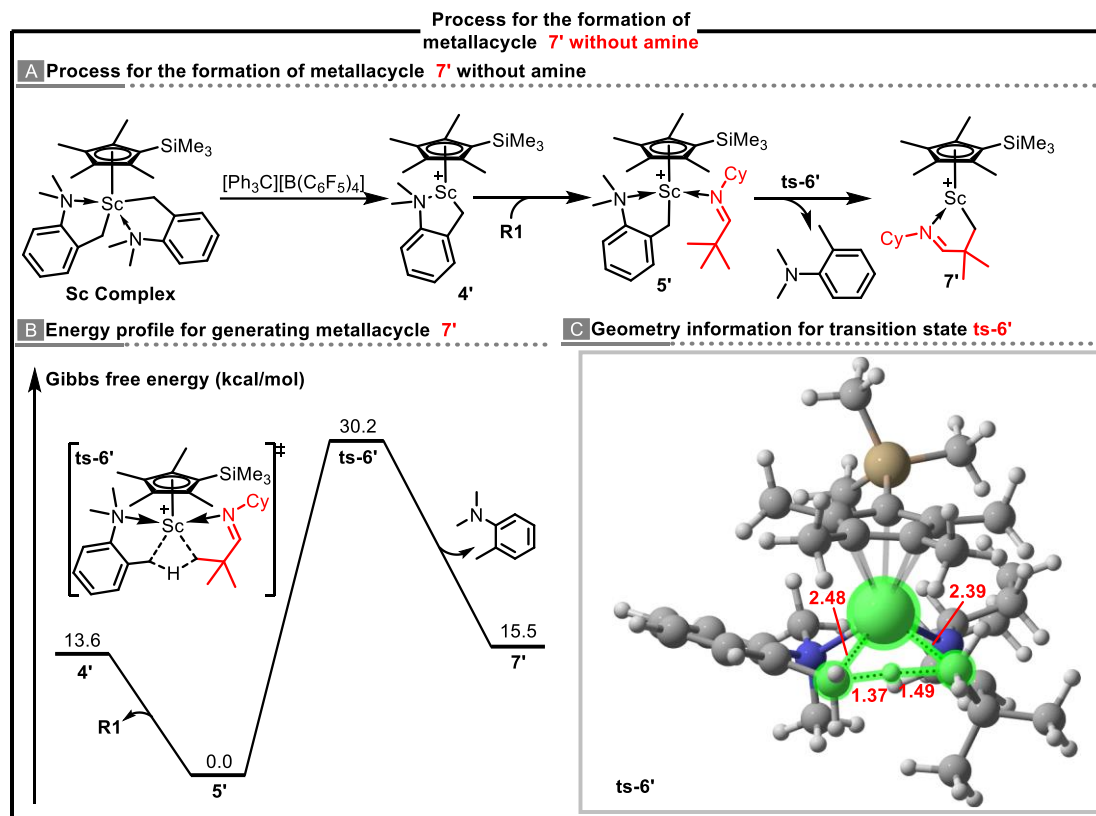

## Part 1: Calculations for TOF

$$\text{TOF} = \frac{k_B T}{h} e^{-\delta E / RT}$$

The energetic span,  $\delta E$ , can be defined as:

$$\delta E = T_{\text{TDS}} - I_{\text{TDI}}, \text{ if TDS appears after TDI}$$

$$\delta E = T_{\text{TDS}} - I_{\text{TDI}} + \Delta G_{\text{r}}, \text{ if TDS appears before TDI}$$

In the equation,  $k_B$  and  $h$  are the Boltzmann constant and Planck constant, respectively.

$$k_B = 1.380649 \times 10^{-23} \text{ J/K}, h = 6.62607015 \times 10^{-34} \text{ J}\cdot\text{s}$$

## Part 2: Energy profile for the formation of *cis*-P3

**Fig. S1** Energy profile for the formation of *cis*-P3

### Part 3: Process for the formation of metallacycle 7' without amine

**Fig. S2** (A) Process for the formation of metallacycle 7' without amine, (B) energy profile for generating metallacycle 7' without amine, (C) geometry information for the key transition state