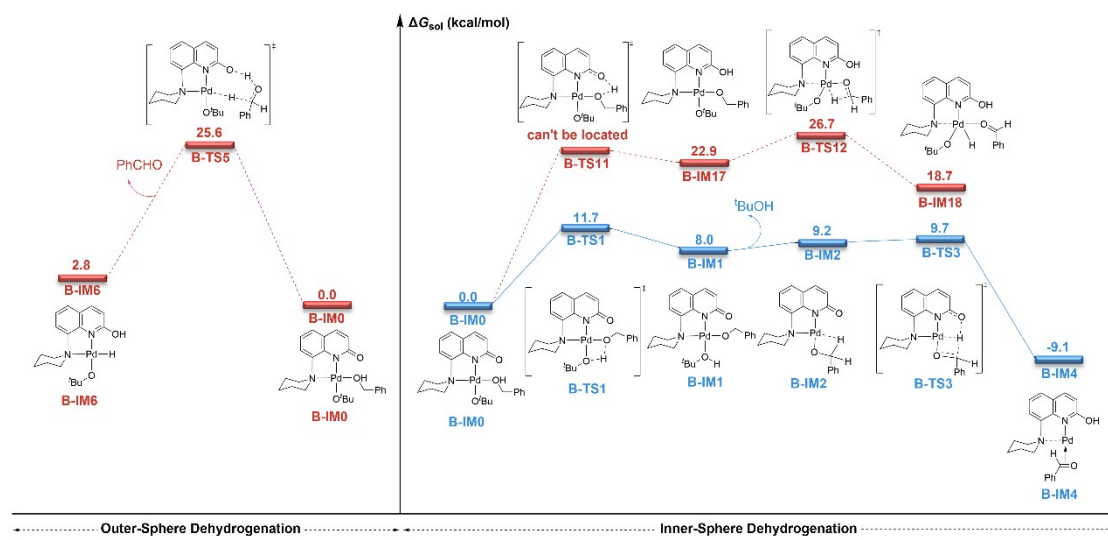

### 3. The dehydrogenation reaction pathway mediated by active species A-IM0

**Figure S1.** Relative free energies (in kcal/mol) of alcohol dehydrogenation reaction.

The active species A-IM0 exhibits a preference for the outer-sphere mechanism during the dehydrogenation process.

#### 4. The hydrogenation reaction pathway mediated by active species A-IM0

**Figure S2.** Relative free energies (in kcal/mol) of chalcone hydrogenation reaction.

The active species A-IM0 switches to the inner-sphere pathway for the hydrogenation process

## 5. The alternative reaction pathway mediated by active species B-IM0

Figure S3. Relative free energies (in kcal/mol) of alcohol dehydrogenation reaction.

6. The free energy profile of the chalcone hydrogenation reaction considering B-IM0 as the zero point in free energy