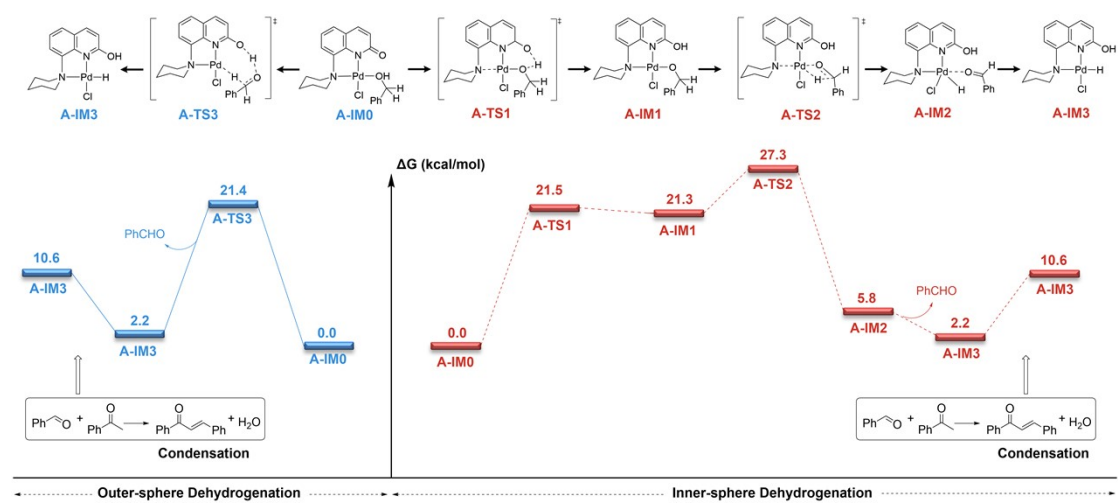

3. The dehydrogenation reaction pathway mediated by active species A-IM0

Figure S1. Relative free energies (in kcal/mol) of alcohol dehydrogenation reaction.

The active species A-IM0 exhibits a preference for the outer-sphere mechanism during the dehydrogenation process.