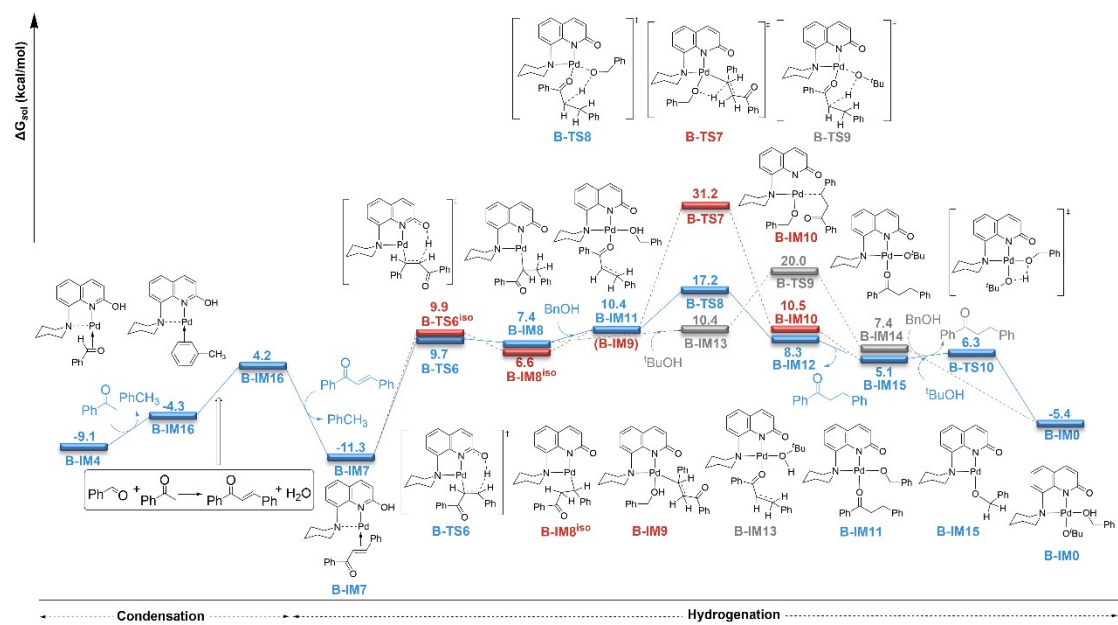

#### 4. The hydrogenation reaction pathway mediated by active species A-IM0

**Figure S2.** Relative free energies (in kcal/mol) of chalcone hydrogenation reaction.

The active species A-IM0 switches to the inner-sphere pathway for the hydrogenation process

## 5. The alternative reaction pathway mediated by active species B-IM0

Figure S3. Relative free energies (in kcal/mol) of alcohol dehydrogenation reaction.

6. The free energy profile of the chalcone hydrogenation reaction considering B-IM0 as the zero point in free energy

Figure S4. Relative free energies (in kcal/mol) of chalcone hydrogenation reaction.