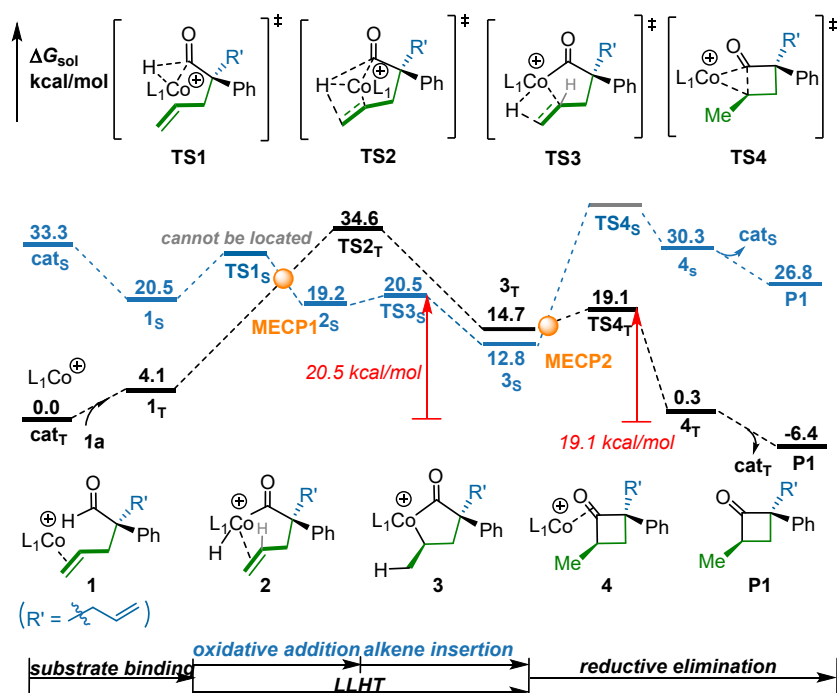

1. Detailed free energy profiles and additional results for Co(I) and (S,S)-BDPP ligand (L₁)

Fig. S1. Free energy profile for the formation of **P1** in the presence of Co(I) and (S,S)-BDPP ligand at the level of SMD(Acetonitrile)/B3LYP-D3(BJ)/def2-TZVPP//SMD(Acetonitrile)/B3LYP-D3(BJ)/def2-SVP. S and T refer to the singlet and triplet states, respectively.

Fig. S2. Free energy profiles for the formation of **P1'** in the presence of Co(I) and (S,S)-BDPP ligand at the level of SMD(Acetonitrile)/B3LYP-D3(BJ)/def2-TZVPP//SMD(Acetonitrile)/B3LYP-D3(BJ)/def2-SVP. S and T refer to the singlet and triplet states, respectively.

Fig. S3. Free energy profiles for the formation of **P2** in the presence of Co(I) and (*S,S*)-BDPP ligand at the level of SMD(Acetonitrile)/B3LYP-D3(BJ)/def2-TZVPP//SMD(Acetonitrile)/B3LYP-D3(BJ)/def2-SVP. S and T refer to the singlet and triplet states, respectively.

Fig. S4. Free energy profiles for the formation of **P3** in the presence of Co(I) and (*S,S*)-BDPP ligand at the level of SMD(Acetonitrile)/B3LYP-D3(BJ)/def2-TZVPP//SMD(Acetonitrile)/B3LYP-D3(BJ)/def2-SVP. S and T refer to the singlet and triplet states, respectively.