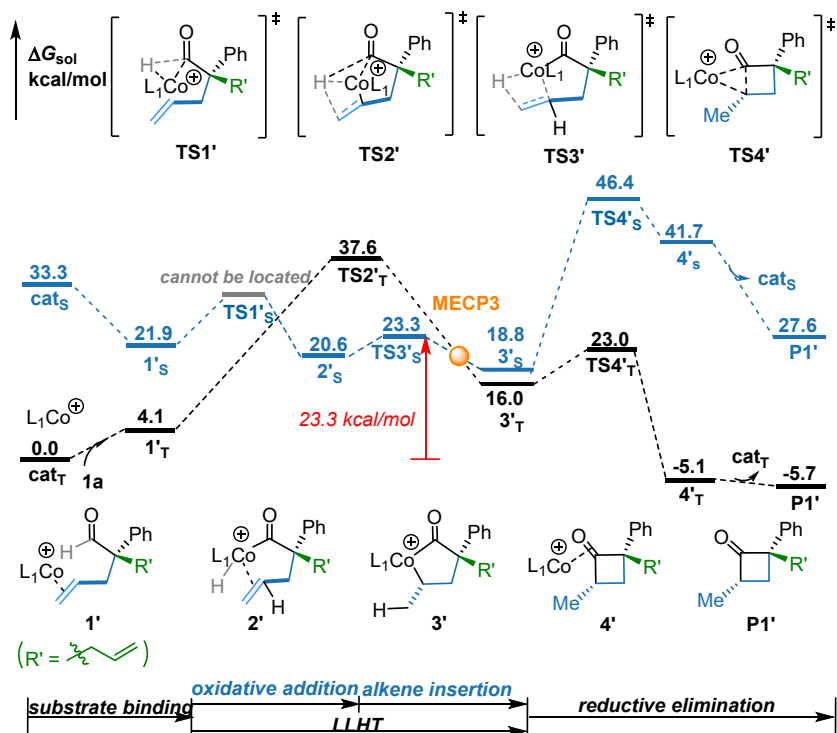

1. Detailed free energy profiles and additional results for Co(I) and (S,S)-BDPP ligand (L₁)

Fig. S1. Free energy profile for the formation of **P1** in the presence of Co(I) and (S,S)-BDPP ligand at the level of SMD(Acetonitrile)/B3LYP-D3(BJ)/def2-TZVPP//SMD(Acetonitrile)/B3LYP-D3(BJ)/def2-SVP. S and T refer to the singlet and triplet states, respectively.

Fig. S2. Free energy profiles for the formation of **P1'** in the presence of Co(I) and (S,S)-BDPP ligand at the level of SMD(Acetonitrile)/B3LYP-D3(BJ)/def2-TZVPP//SMD(Acetonitrile)/B3LYP-D3(BJ)/def2-SVP. S and T refer to the singlet and triplet states, respectively.

Fig. S3. Free energy profiles for the formation of **P2** in the presence of Co(I) and (*S,S*)-BDPP ligand at the level of SMD(Acetonitrile)/B3LYP-D3(BJ)/def2-TZVPP//SMD(Acetonitrile)/B3LYP-D3(BJ)/def2-SVP. S and T refer to the singlet and triplet states, respectively.