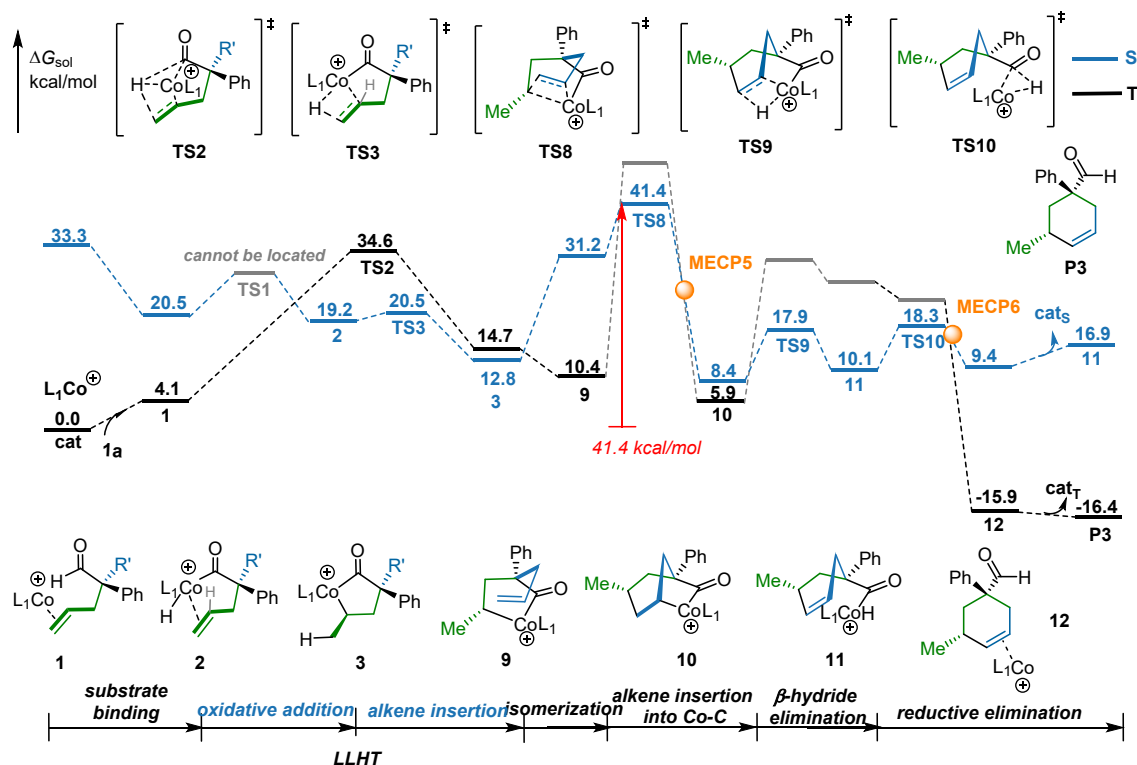

1. Detailed free energy profiles and additional results for Co(I) and (S,S)-BDPP ligand (L₁)

Fig. S1. Free energy profile for the formation of **P1** in the presence of Co(I) and (S,S)-BDPP ligand at the level of SMD(Acetonitrile)/B3LYP-D3(BJ)/def2-TZVPP//SMD(Acetonitrile)/B3LYP-D3(BJ)/def2-SVP. S and T refer to the singlet and triplet states, respectively.

Fig. S2. Free energy profiles for the formation of **P1'** in the presence of Co(I) and (S,S)-BDPP ligand at the level of SMD(Acetonitrile)/B3LYP-D3(BJ)/def2-TZVPP//SMD(Acetonitrile)/B3LYP-D3(BJ)/def2-SVP. S and T refer to the singlet and triplet states, respectively.

Fig. S3. Free energy profiles for the formation of **P2** in the presence of Co(I) and (*S,S*)-BDPP ligand at the level of SMD(Acetonitrile)/B3LYP-D3(BJ)/def2-TZVPP//SMD(Acetonitrile)/B3LYP-D3(BJ)/def2-SVP. S and T refer to the singlet and triplet states, respectively.

Fig. S4. Free energy profiles for the formation of **P3** in the presence of Co(I) and (*S,S*)-BDPP ligand at the level of SMD(Acetonitrile)/B3LYP-D3(BJ)/def2-TZVPP//SMD(Acetonitrile)/B3LYP-D3(BJ)/def2-SVP. S and T refer to the singlet and triplet states, respectively.