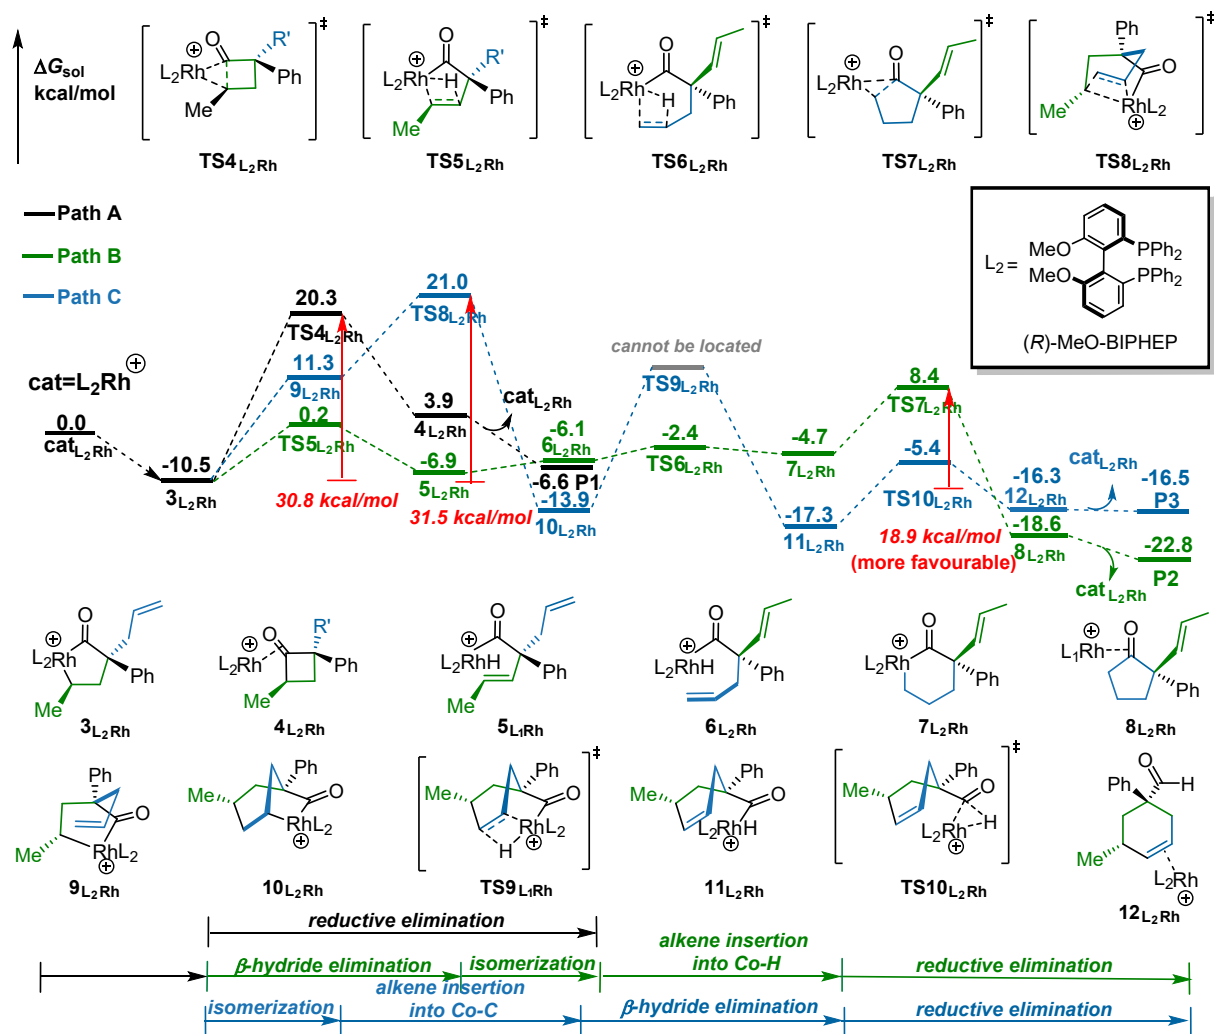

Fig. S2. Free energy profiles for the formation of **P1'** in the presence of Co(I) and (S,S)-BDPP ligand at the level of SMD(Acetonitrile)/B3LYP-D3(BJ)/def2-TZVPP//SMD(Acetonitrile)/B3LYP-D3(BJ)/def2-SVP. S and T refer to the singlet and triplet states, respectively.

Fig. S3. Free energy profiles for the formation of **P2** in the presence of Co(I) and (*S,S*)-BDPP ligand at the level of SMD(Acetonitrile)/B3LYP-D3(BJ)/def2-TZVPP//SMD(Acetonitrile)/B3LYP-D3(BJ)/def2-SVP. S and T refer to the singlet and triplet states, respectively.

6. Detailed free energy profiles and additional results for Rh and (*R*)-MeO-BIPHEP ligand (L_2)

Fig. S9. Free energy profiles for the formation of **P1**, **P2** and **P3** in the presence of Rh(I) and (*R*)-MeO-BIPHEP ligand at the level of SMD(DiChloroEthane)/B3LYP-D3(BJ)/def2-TZVPP//SMD(DiChloroEthane)/B3LYP-D3(BJ)/def2-SVP/ECP28MDF_AVZDZ(Rh).

The minimum energy crossing points (MECPs) were searched at SMD(Acetonitrile)/B3LYP-D3(BJ)/def2-SVP level via sobMECP, which is a modified version of Harvey's MECP program by Tian Lu^[S1].

Table S1. Calculated energies of the MECPs