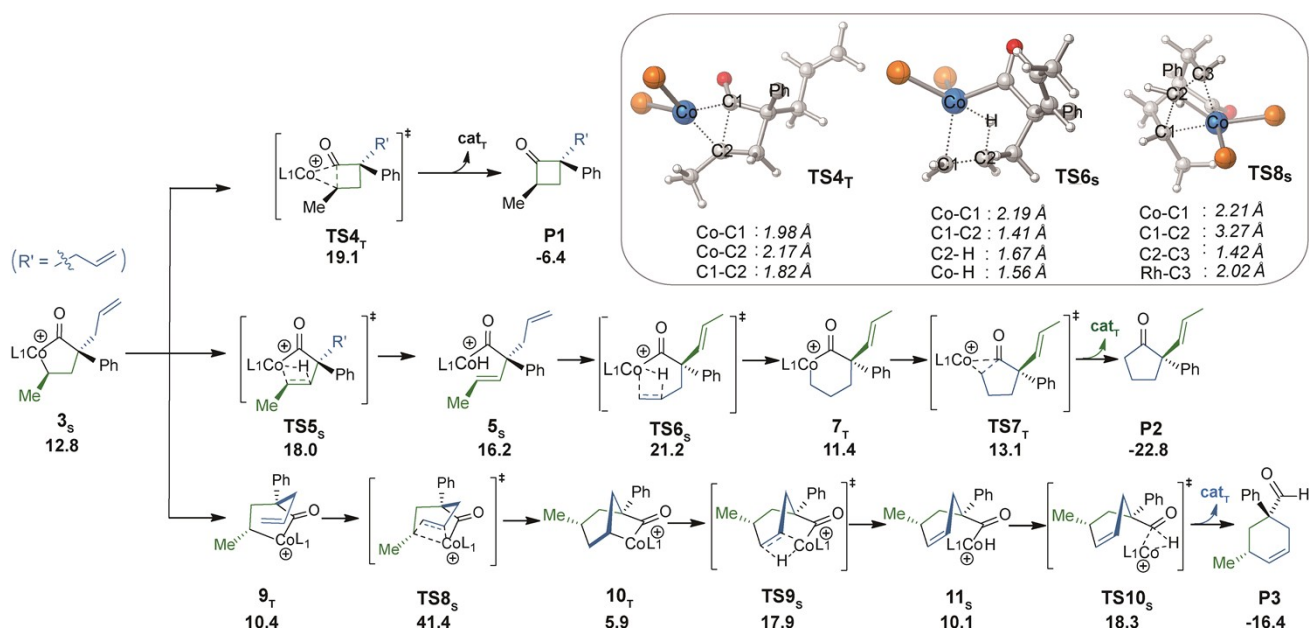

Fig. S3. Free energy profiles for the formation of **P2** in the presence of Co(I) and (*S,S*)-BDPP ligand at the level of SMD(Acetonitrile)/B3LYP-D3(BJ)/def2-TZVPP//SMD(Acetonitrile)/B3LYP-D3(BJ)/def2-SVP. S and T refer to the singlet and triplet states, respectively.

Fig. S4. Free energy profiles for the formation of **P3** in the presence of Co(I) and (*S,S*)-BDPP ligand at the level of SMD(Acetonitrile)/B3LYP-D3(BJ)/def2-TZVPP//SMD(Acetonitrile)/B3LYP-D3(BJ)/def2-SVP. S and T refer to the singlet and triplet states, respectively.

2. Comparison of three competitive pathways in the presence of (*S,S*)-BDPP ligand (L_1)

Fig. S5. Free energy profiles for three competitive pathways in the presence of Co(I) and (*S,S*)-BDPP ligand at the level of SMD(Acetonitrile)/B3LYP-D3(BJ)/def2-TZVPP//SMD(Acetonitrile)/B3LYP-D3(BJ)/def2-SVP. The subscripts S and T refer to the singlet and triplet states, respectively.

3. Detailed free energy profiles for Co(0) and (*S,S*)-BDPP ligand (L_1)

Fig. S6. Free energy profiles for the formation of **P1** in the presence of Co(0) and (*S,S*)-BDPP ligand at the level of SMD(Acetonitrile)/B3LYP-D3(BJ)/def2-TZVPP//SMD(Acetonitrile)/B3LYP-D3(BJ)/def2-SVP. D and Q refer to the doublet and quartet states, respectively.