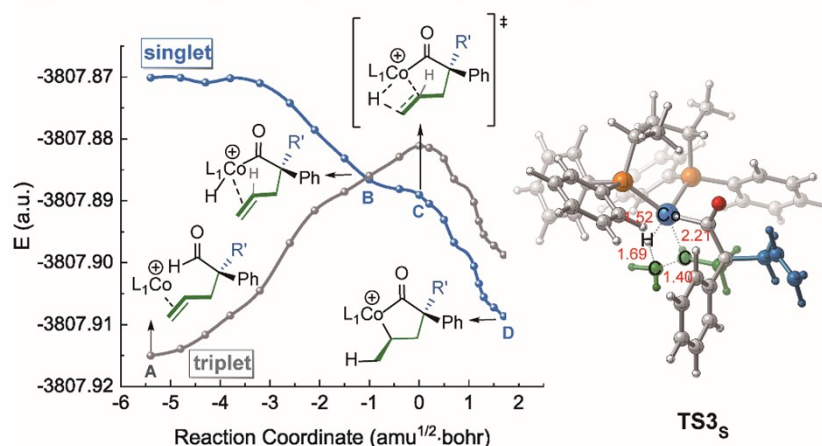

The minimum energy crossing points (MECPs) were searched at SMD(Acetonitrile)/B3LYP-D3(BJ)/def2-SVP level via sobMECP, which is a modified version of Harvey's MECP program by Tian Lu^[S1].

Table S1. Calculated energies of the MECPs

| Low-spin state (energies in a.u.) | High-spin state (energies in a.u.) | MECPs (energies in a.u.) |
|--|--|-----------------------------|
| 3_S-R (-3805.604041) | 3_T-R (-3805.593597) | MECP2 (-3805.586345) |
| 3_S-S (-3805.593866) | 3_T-S (-3805.590818) | MECP3 (-3805.586776) |
| 7_S-R (-3805.584757) | 7_T-R (-3805.584757) | MECP4 (-3805.584454) |
| 10_S-R (-3805.625725) | 10_T-R (-3805.624627) | MECP5 (-3805.622377) |
| 12_S-R (-3805.608419) | 12_T-R (-3805.644442) | MECP6 (-3805.607435) |

For the L₁Co(I)-catalyzed cyclization of **1a**, the reaction initiates on the triplet potential energy surface before reaching point B (see Fig. S12), which approximates the location of MECP1. Following this spin surface crossing, hydrogen transfer is completed via an alkene insertion step, as represented by transition state **TS3_S**. The changes of structures along the minimum energy path of triplet state and singlet states are shown in Fig. S12.

Fig. S12. Electronic energies along the minimum energy path of triplet state and singlet states.

Fig. S13. The changes of structures along the minimum energy path of triplet state and singlet states.

References