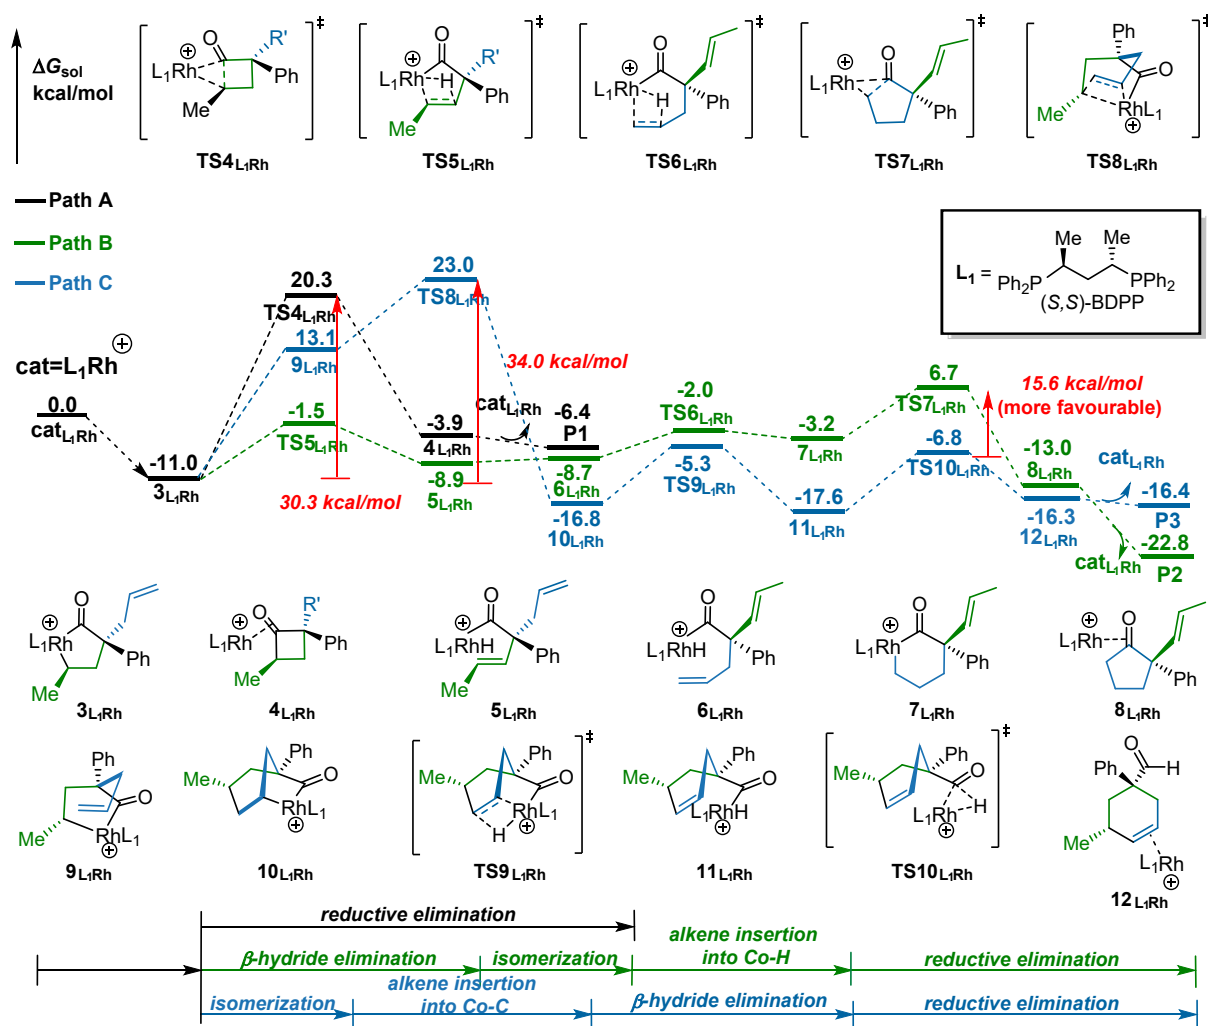

5. Detailed free energy profiles and additional results for Rh(I) and (S,S)-BDPP ligand (L₁)

Fig. S8. Free energy profiles for the formation of **P1**, **P2** and **P3** in the presence of Rh(I) and (S,S)-BDPP ligand at the level of SMD(Acetonitrile)/B3LYP-D3(BJ)/def2-TZVPP//SMD(Acetonitrile)/B3LYP-D3(BJ)/def2-SVP/ECP28MDF_AVZDZ(Rh).