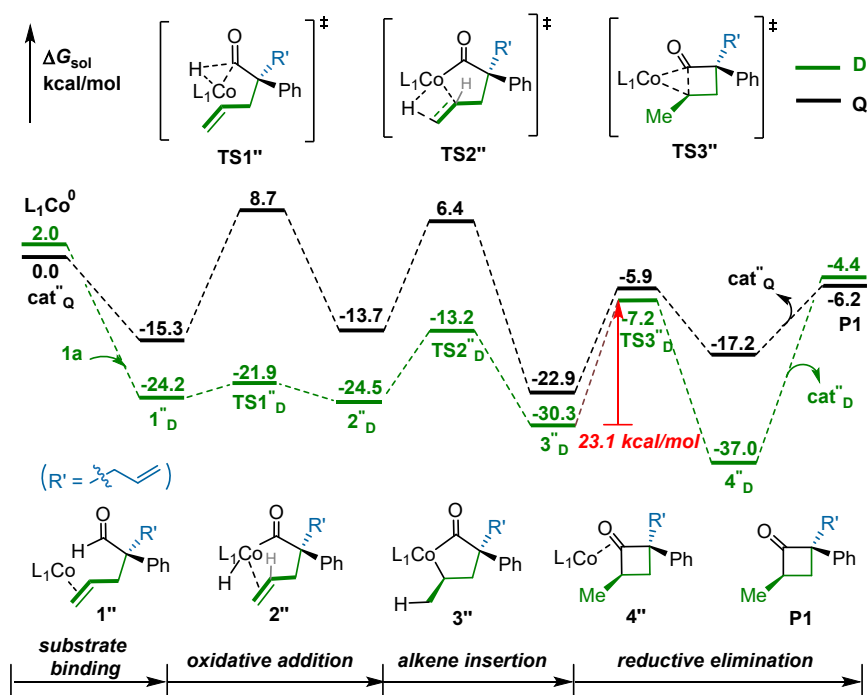

2. Comparison of three competitive pathways in the presence of (*S,S*)-BDPP ligand (L_1)

Fig. S5. Free energy profiles for three competitive pathways in the presence of Co(I) and (*S,S*)-BDPP ligand at the level of SMD(Acetonitrile)/B3LYP-D3(BJ)/def2-TZVPP//SMD(Acetonitrile)/B3LYP-D3(BJ)/def2-SVP. The subscripts S and T refer to the singlet and triplet states, respectively.

3. Detailed free energy profiles for Co(0) and (*S,S*)-BDPP ligand (L_1)

Fig. S6. Free energy profiles for the formation of **P1** in the presence of Co(0) and (*S,S*)-BDPP ligand at the level of SMD(Acetonitrile)/B3LYP-D3(BJ)/def2-TZVPP//SMD(Acetonitrile)/B3LYP-D3(BJ)/def2-SVP. D and Q refer to the doublet and quartet states, respectively.

4. The solvent effect on the chemoselectivity of the cyclization reactions of dienyl aldehydes.

| Solvent | Metal | Ligand | Chemoselectivity-determining step for the formation of P1 | Chemoselectivity-determining step for the formation of P2 | Chemoselectivity-determining step for the formation of P3 |
|---------|-------|---|--|--|---|
| MeCN | Co |  $L_1=(S,S)\text{-BDPP}$ |  $TS4_{MeCN}$ 19.1 kcal/mol (<i>reductive elimination</i>) |  $TS6_{MeCN}$ 21.2 kcal/mol (<i>alkene insertion into Co-H</i>) |  $TS8_{MeCN}$ 41.1 kcal/mol (<i>alkene insertion into Co-C</i>) |
| MeCN | Rh |  $L_1=(S,S)\text{-BDPP}$ |  $TS4_{L_1Rh}^{MeCN}$ 31.3 kcal/mol (<i>reductive elimination</i>) |  $TS7_{L_1Rh}^{MeCN}$ 17.7 kcal/mol (<i>reductive elimination</i>) |  $TS8_{L_1Rh}^{MeCN}$ 34.0 kcal/mol (<i>alkene insertion into Co-C</i>) |
| DCE | Co |  $L_1=(S,S)\text{-BDPP}$ |  $TS4_{DCE}$ 15.8 kcal/mol (<i>reductive elimination</i>) |  $TS6_{DCE}$ 19.1 kcal/mol (<i>alkene insertion into Co-H</i>) |  $TS8_{DCE}$ 38.1 kcal/mol (<i>alkene insertion into Co-C</i>) |