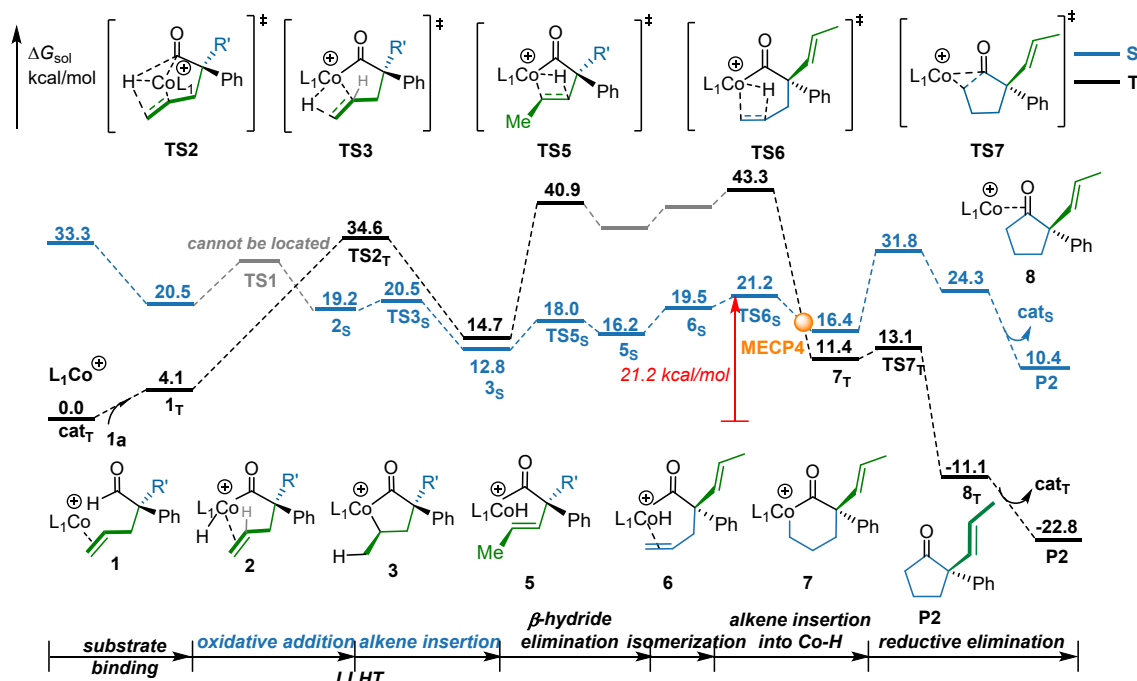

1. Detailed free energy profiles and additional results for Co(I) and (S,S)-BDPP ligand (L₁)

Fig. S1. Free energy profile for the formation of **P1** in the presence of Co(I) and (S,S)-BDPP ligand at the level of SMD(Acetonitrile)/B3LYP-D3(BJ)/def2-TZVPP//SMD(Acetonitrile)/B3LYP-D3(BJ)/def2-SVP. S and T refer to the singlet and triplet states, respectively.

Fig. S2. Free energy profiles for the formation of **P1'** in the presence of Co(I) and (S,S)-BDPP ligand at the level of SMD(Acetonitrile)/B3LYP-D3(BJ)/def2-TZVPP//SMD(Acetonitrile)/B3LYP-D3(BJ)/def2-SVP. S and T refer to the singlet and triplet states, respectively.

Fig. S3. Free energy profiles for the formation of **P2** in the presence of Co(I) and (*S,S*)-BDPP ligand at the level of SMD(Acetonitrile)/B3LYP-D3(BJ)/def2-TZVPP//SMD(Acetonitrile)/B3LYP-D3(BJ)/def2-SVP. S and T refer to the singlet and triplet states, respectively.

Fig. S4. Free energy profiles for the formation of **P3** in the presence of Co(I) and (*S,S*)-BDPP ligand at the level of SMD(Acetonitrile)/B3LYP-D3(BJ)/def2-TZVPP//SMD(Acetonitrile)/B3LYP-D3(BJ)/def2-SVP. S and T refer to the singlet and triplet states, respectively.