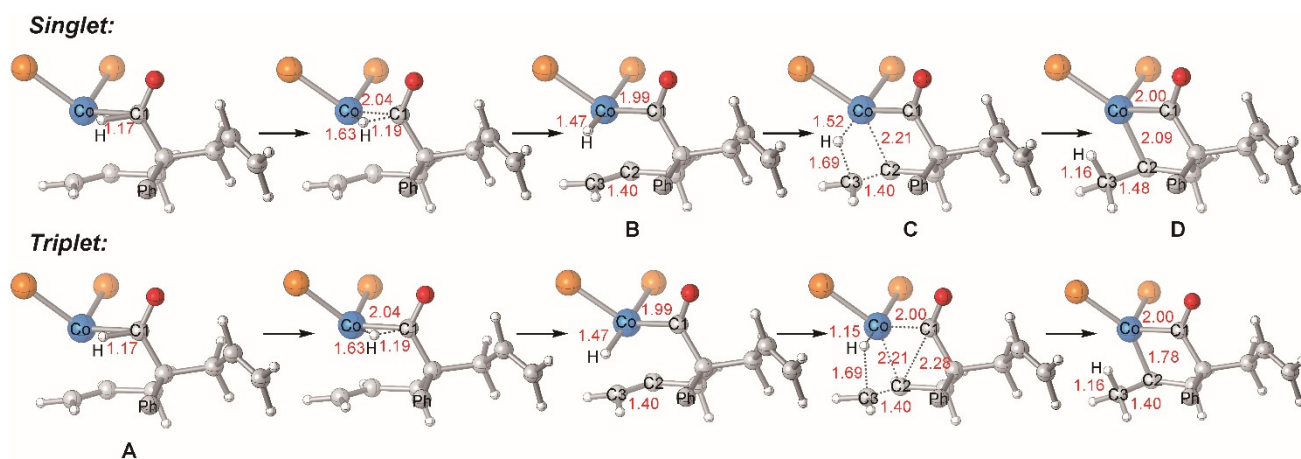

For the L₁Co(I)-catalyzed cyclization of **1a**, the reaction initiates on the triplet potential energy surface before reaching point B (see Fig. S12), which approximates the location of MECP1. Following this spin surface crossing, hydrogen transfer is completed via an alkene insertion step, as represented by transition state **TS3_S**. The changes of structures along the minimum energy path of triplet state and singlet states are shown in Fig. S12.

Fig. S12. Electronic energies along the minimum energy path of triplet state and singlet states.

Fig. S13. The changes of structures along the minimum energy path of triplet state and singlet states.

References