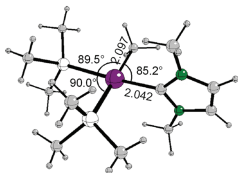

CX-A80

Carbene twist angle = 88.7°

CX-A90

Carbene twist angle = 89.1°

CX-A100

Carbene twist angle = 89.7°

CX-A110

Carbene twist angle = 90.0°

CX-A120

Carbene twist angle = 89.2°

CX-A130

Carbene twist angle = 89.1°