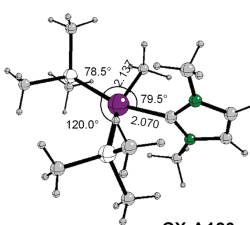

CX-A80

Carbene twist angle = 88.7°

CX-A90

Carbene twist angle = 89.1°

CX-A100

Carbene twist angle = 89.7°

CX-A110

Carbene twist angle = 90.0°

CX-A120

Carbene twist angle = 89.2°

CX-A130

Carbene twist angle = 89.1°