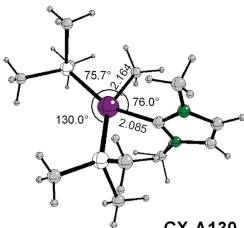

CX-A80

Carbene twist angle = 88.7°

CX-A90

Carbene twist angle = 89.1°

CX-A100

Carbene twist angle = 89.7°

CX-A110

Carbene twist angle = 90.0°

CX-A120

Carbene twist angle = 89.2°

CX-A130

Carbene twist angle = 89.1°