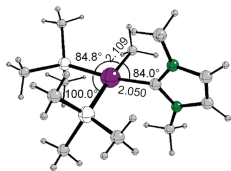

CX-A80

Carbene twist angle = 88.7°

CX-A90

Carbene twist angle = 89.1°

CX-A100

Carbene twist angle = 89.7°

CX-A110

Carbene twist angle = 90.0°

CX-A120

Carbene twist angle = 89.2°

CX-A130

Carbene twist angle = 89.1°