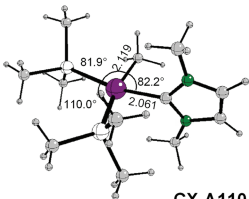

CX-A80

Carbene twist angle = 88.7°

CX-A90

Carbene twist angle = 89.1°

CX-A100

Carbene twist angle = 89.7°

CX-A110

Carbene twist angle = 90.0°

CX-A120

Carbene twist angle = 89.2°

CX-A130

Carbene twist angle = 89.1°